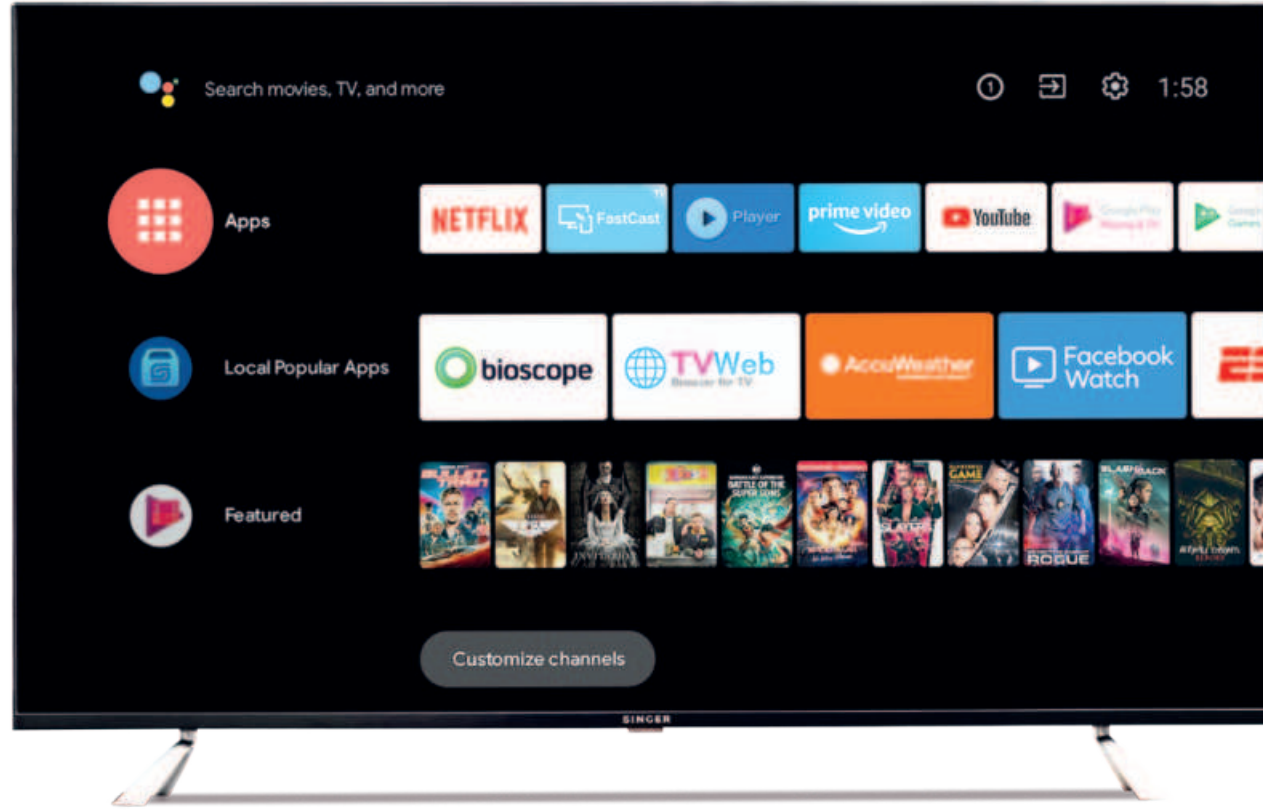

SINGER'S PRIMAX TV

A dust-free upgrade for your Netflix binges

At the core of each model is a 4K LED display panel infused with MEMC (Motion Estimation, Motion Compensation) technology. Also known as motion smoothing or video interpolation, this technology is designed to reduce the shaky blur experienced during fast-paced footage.

R A HAQ

For those who have been eyeing their old television sets with a discerning gaze, contemplating an upgrade, Singer Bangladesh has unveiled their Primax 4K LED TV series. Available in 43 inches, 50 inches, and 55 inches, Primax 4K LED televisions are packed with ingenious features and design elements.

Starting with the exterior, the TV's frameless casing has been crafted to minimise the ingress of pesky dust, a common nuisance in Dhaka, where the average air quality index score has hovered around 219 for the past six years. Singer has gone the extra mile by incorporating dust filters in the cooling vents, ensuring those minuscule particles don't find their way inside.

Inside, the delicate electrical components have been coated with what Singer aptly calls 'Condensation Conformal Coating', serving as a shield against the perils of humidity.

This innovation takes into account the city's average annual relative humidity of 65.8%, safeguarding the TV's circuit boards from unrelenting moisture. The TVs also come with high voltage protection, keeping power fluctuations in consideration. An external isolator shields the TV from the wrath of seasonal thunderstorms, ensuring that the shiny new TV will not be damaged during a rather stormy day.

At the core of each model is a 4K LED display panel infused with MEMC (Motion Estimation, Motion

Compensation) technology. Also known as motion smoothing or video interpolation, this technology is designed to reduce the shaky blur experienced during fast-paced footage. The technology works by inserting frames between two frames of footage to increase the total number of frames in the same scene. To put it simply, deftly inserting frames between the existing frames, the technology elevates clarity and smoothness, making it the perfect companion for gaming, action-packed sequences, or

thrilling sports events.

Powering the panel is the official Android 11 operating system with Chromecast built-in. To ensure that there's enough room for apps and to prevent the system from crashing due to its own workload—a problem that used to be common in many 'smart' TVs less than half a decade ago—the system is equipped with 2GB of RAM and 16GB of internal storage.

While a certified Netflix app comes pre-installed, it is worth noting that recent business decisions by the

streaming service may have affected its appeal. Nonetheless, dual-band Wi-Fi guarantees an uninterrupted connection to routers, and Bluetooth 5.0 effortlessly links all available devices, reducing strain on the Wi-Fi.

For an immersive audio experience, the TVs feature a set of 15x2 W (30-watt) speakers adorned with Dolby Vision Atmos and 'Pure Sound Technology'. Dolby Atmos, the pinnacle of modern surround sound, creates a captivating 3D audio experience by incorporating height channels, while Dolby Vision, the pioneering HDR display technology since 2014, stands out with its visual brilliance. 'Pure Sound Technology' aims to deliver pristine audio, rich in detail and precision.

In an interview with The Daily Star, Chandana Samarasinghe, Marketing Director of Singer Bangladesh, shares his vision for the Primax Series TV, stating, "Emergence of new technologies is shaping the behaviours of consumers all over the world. Consumers are looking for an immersive viewing experience when considering the purchase of a new TV. Keeping the consumers' needs in mind, we have introduced the Primax series which is loaded with premium technologies for maximum entertainment value."

Each TV comes with a three-year full warranty, a six-month replacement guarantee, and free installation. Prospective buyers can also take advantage of Singer's EMI system, which allows a 15% down payment with the remaining amount comfortably spread over 12 interest-free months.