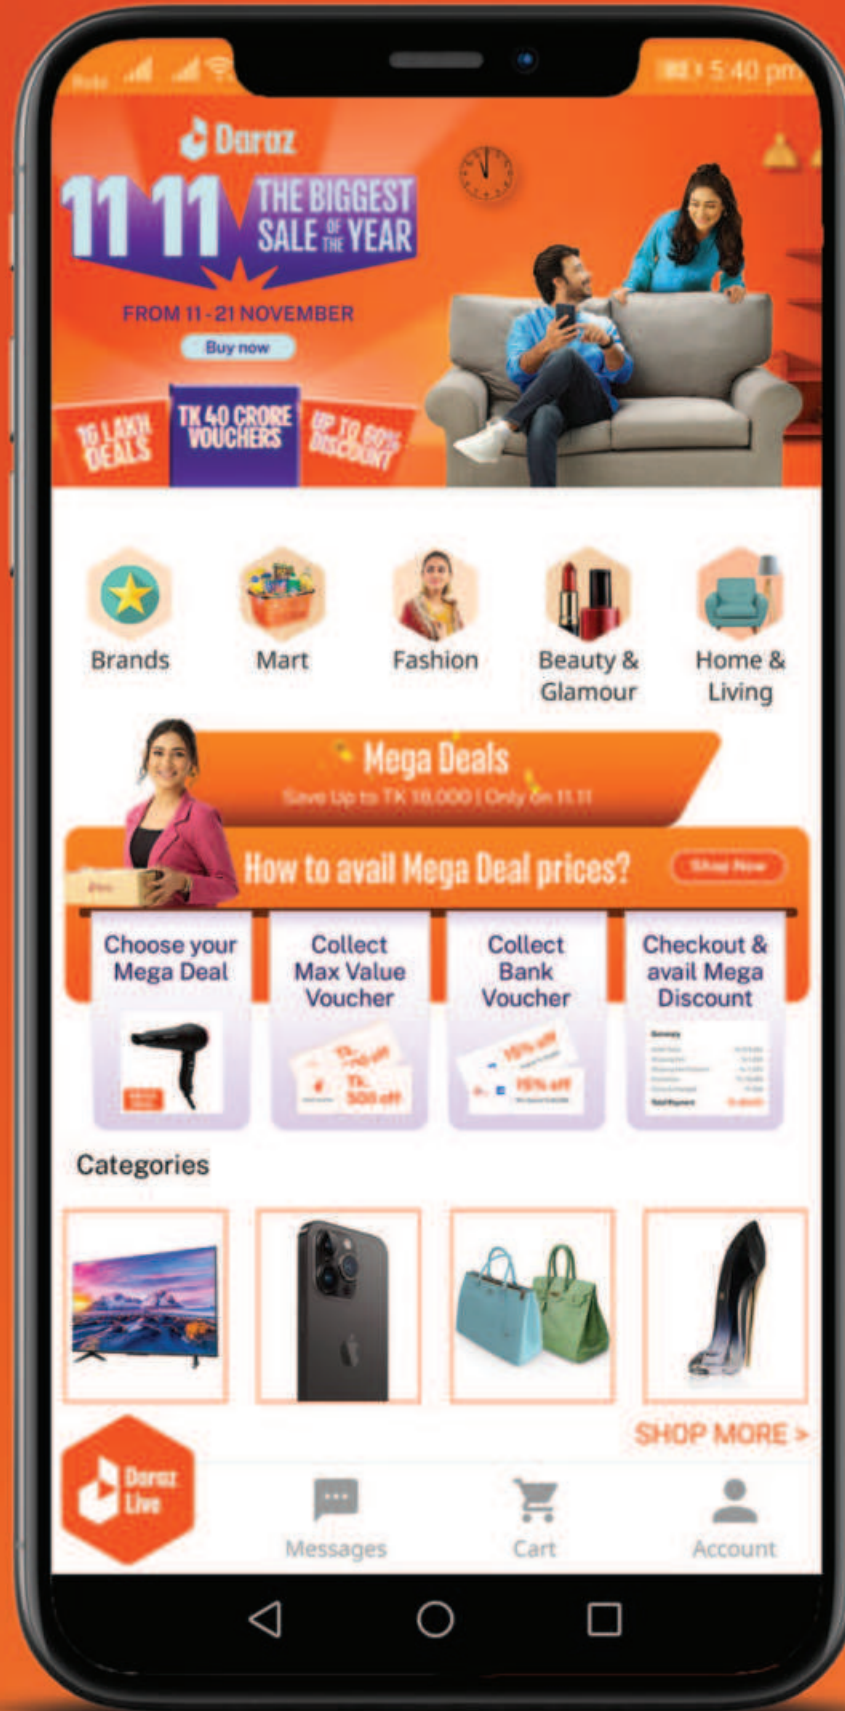

11.11 THE BIGGEST SALE OF THE YEAR

Mega Deals & Hot Deals

Get up to Tk 18,000 discounts on 35,000 best picked products

Amazing Payment Offer

Enjoy additional savings up to 15% with selected bank and bKash payment

Jitte Holey Khelte Hobe

Participate to win car, smart phone and many more gifts