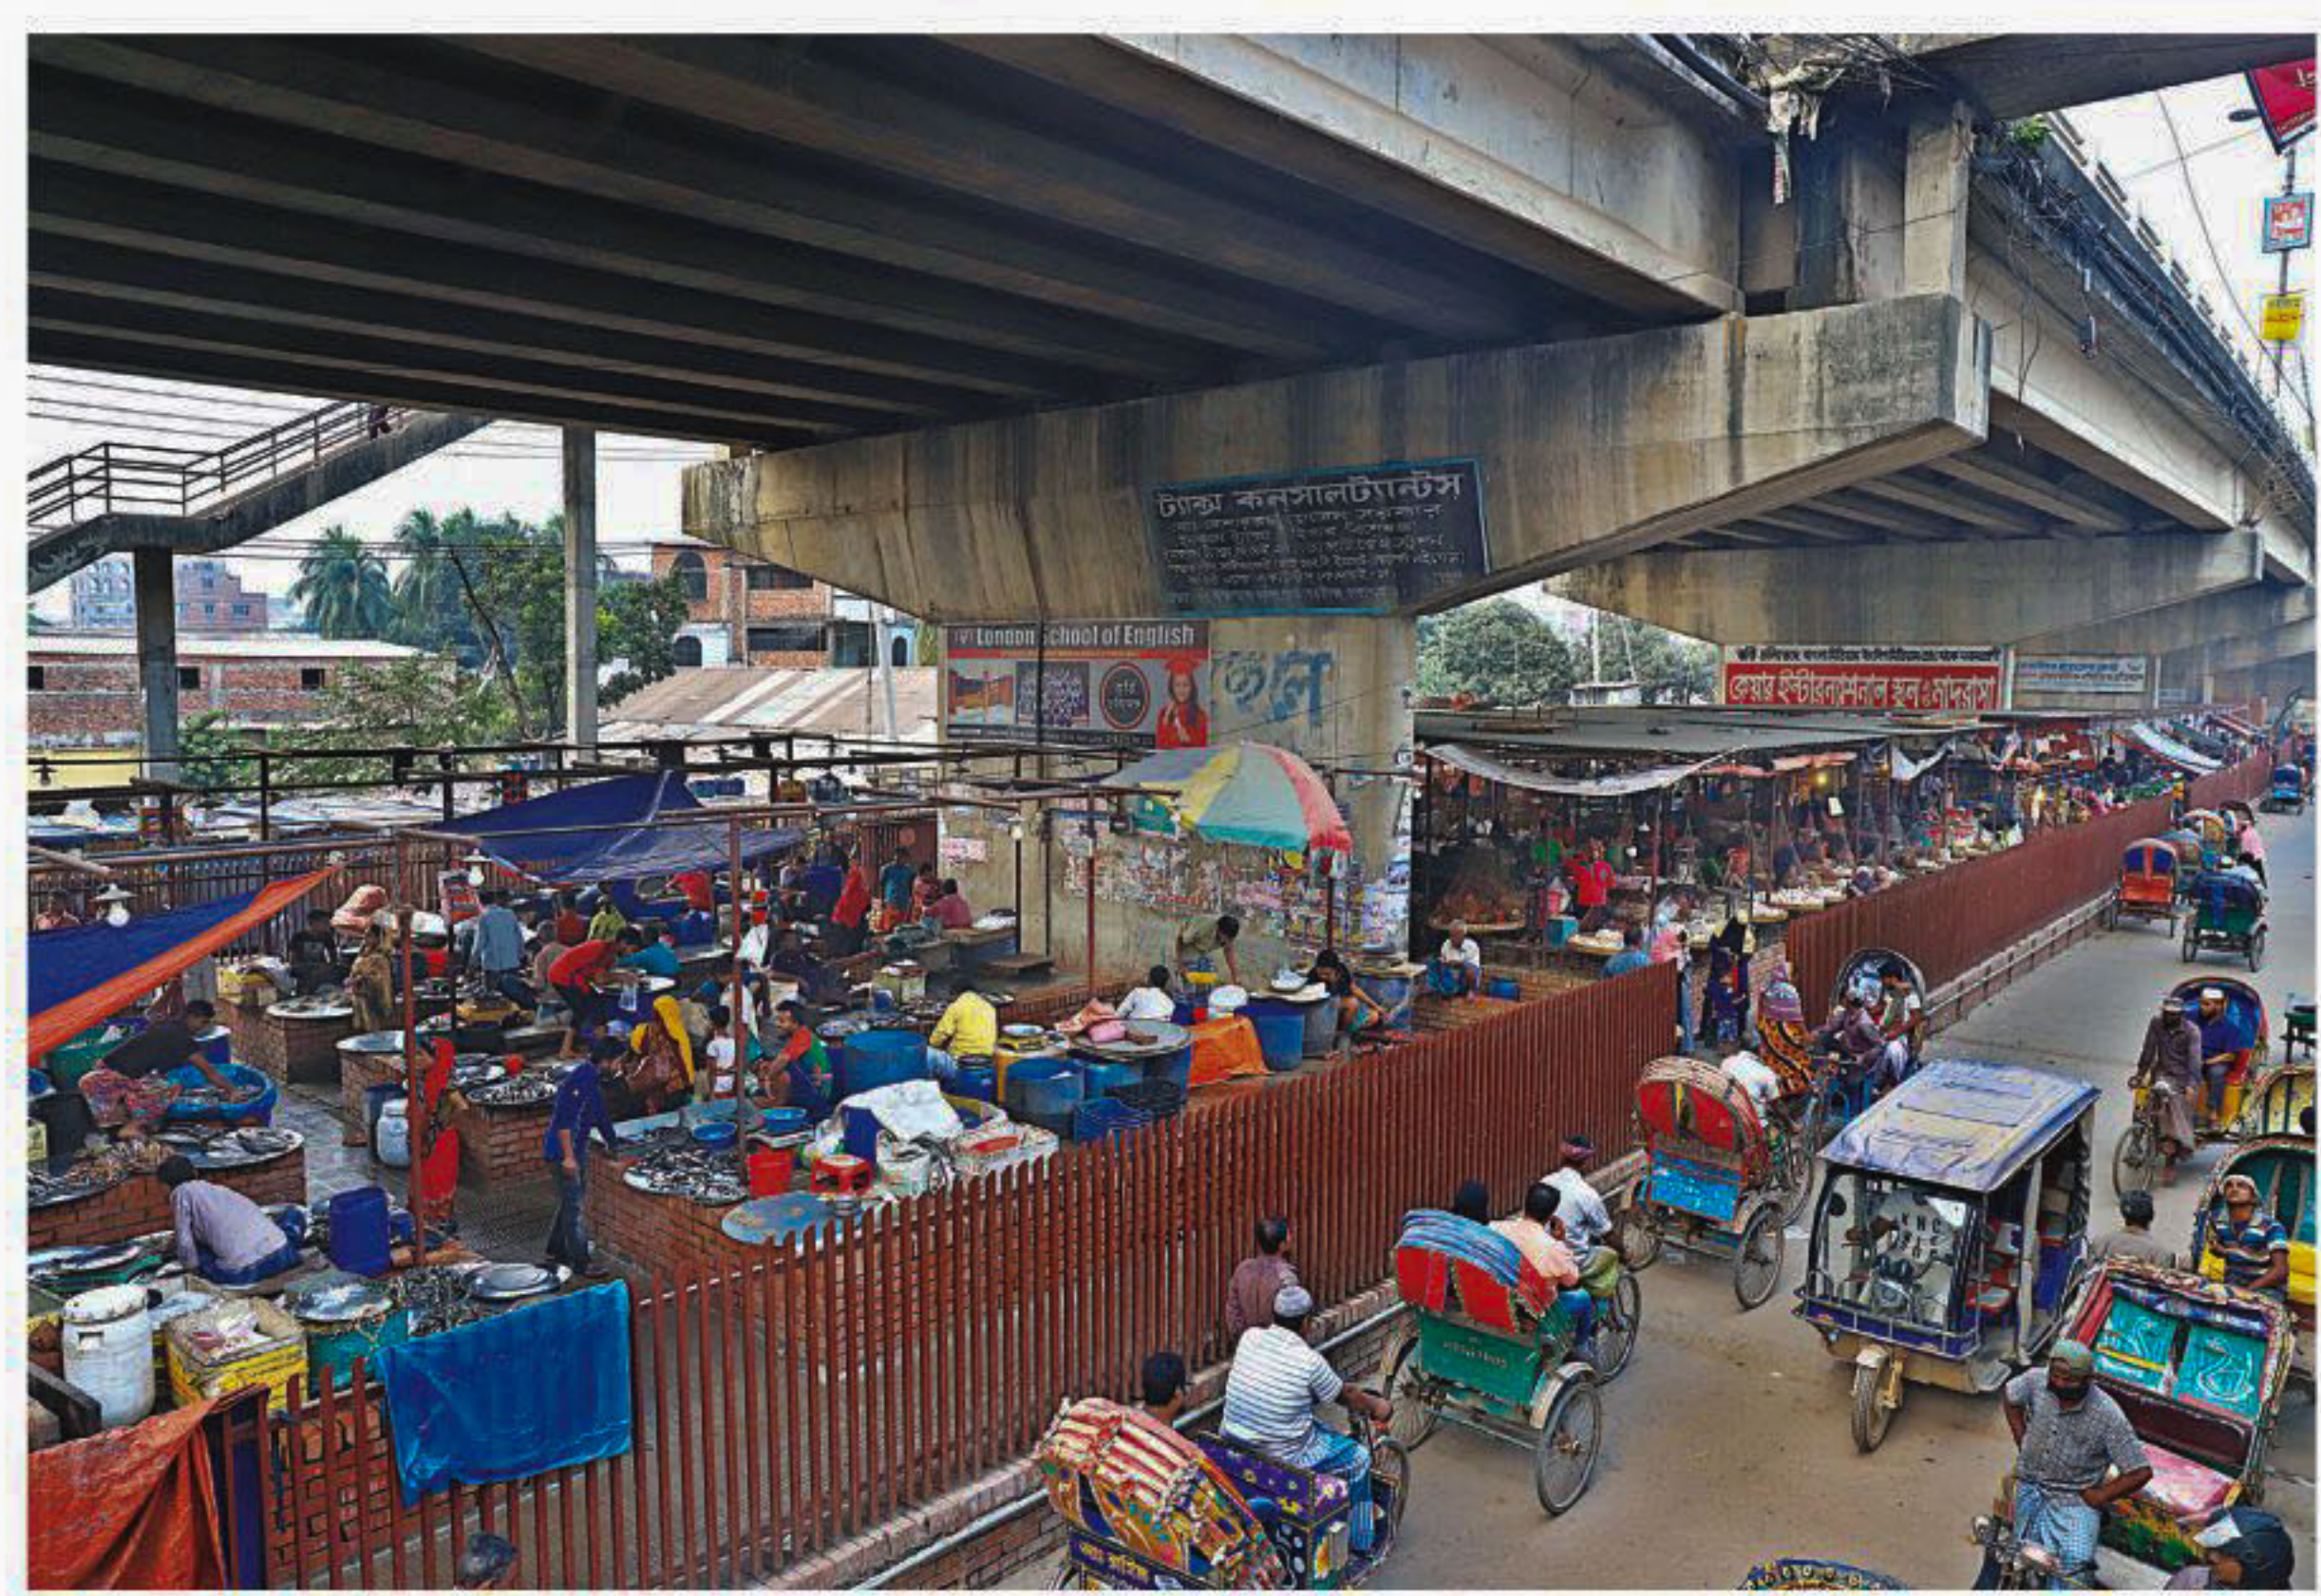

## \$33m loan deal signed with ADB

REJAUIL KARIM BYRON

The government yesterday signed a loan agreement with the Asian Development Bank to get the long-cherished MRT Line-5 (southern route) project going.

Bangladesh will foot the remaining \$11.32 million needed for the purpose.

Interest rate for the loan will be 2 percent and the amount will be repaid in 25 years after a five-year grace period.

A kitchen market established illegally under Babubazar bridge. Locals said a group of influential people built the market in exchange for money.

# Chinese man murdered in capital

STAFF CORRESPONDENT

The body of a Chinese man was found buried behind an 11-storey building in the capital's Banani yesterday.

Jianhui Gao, 47, was a stone supplier for the Padma bridge project, said Sudip Chakrabarty, deputy commissioner (Gulshan) of Dhaka Metropolitan Police.