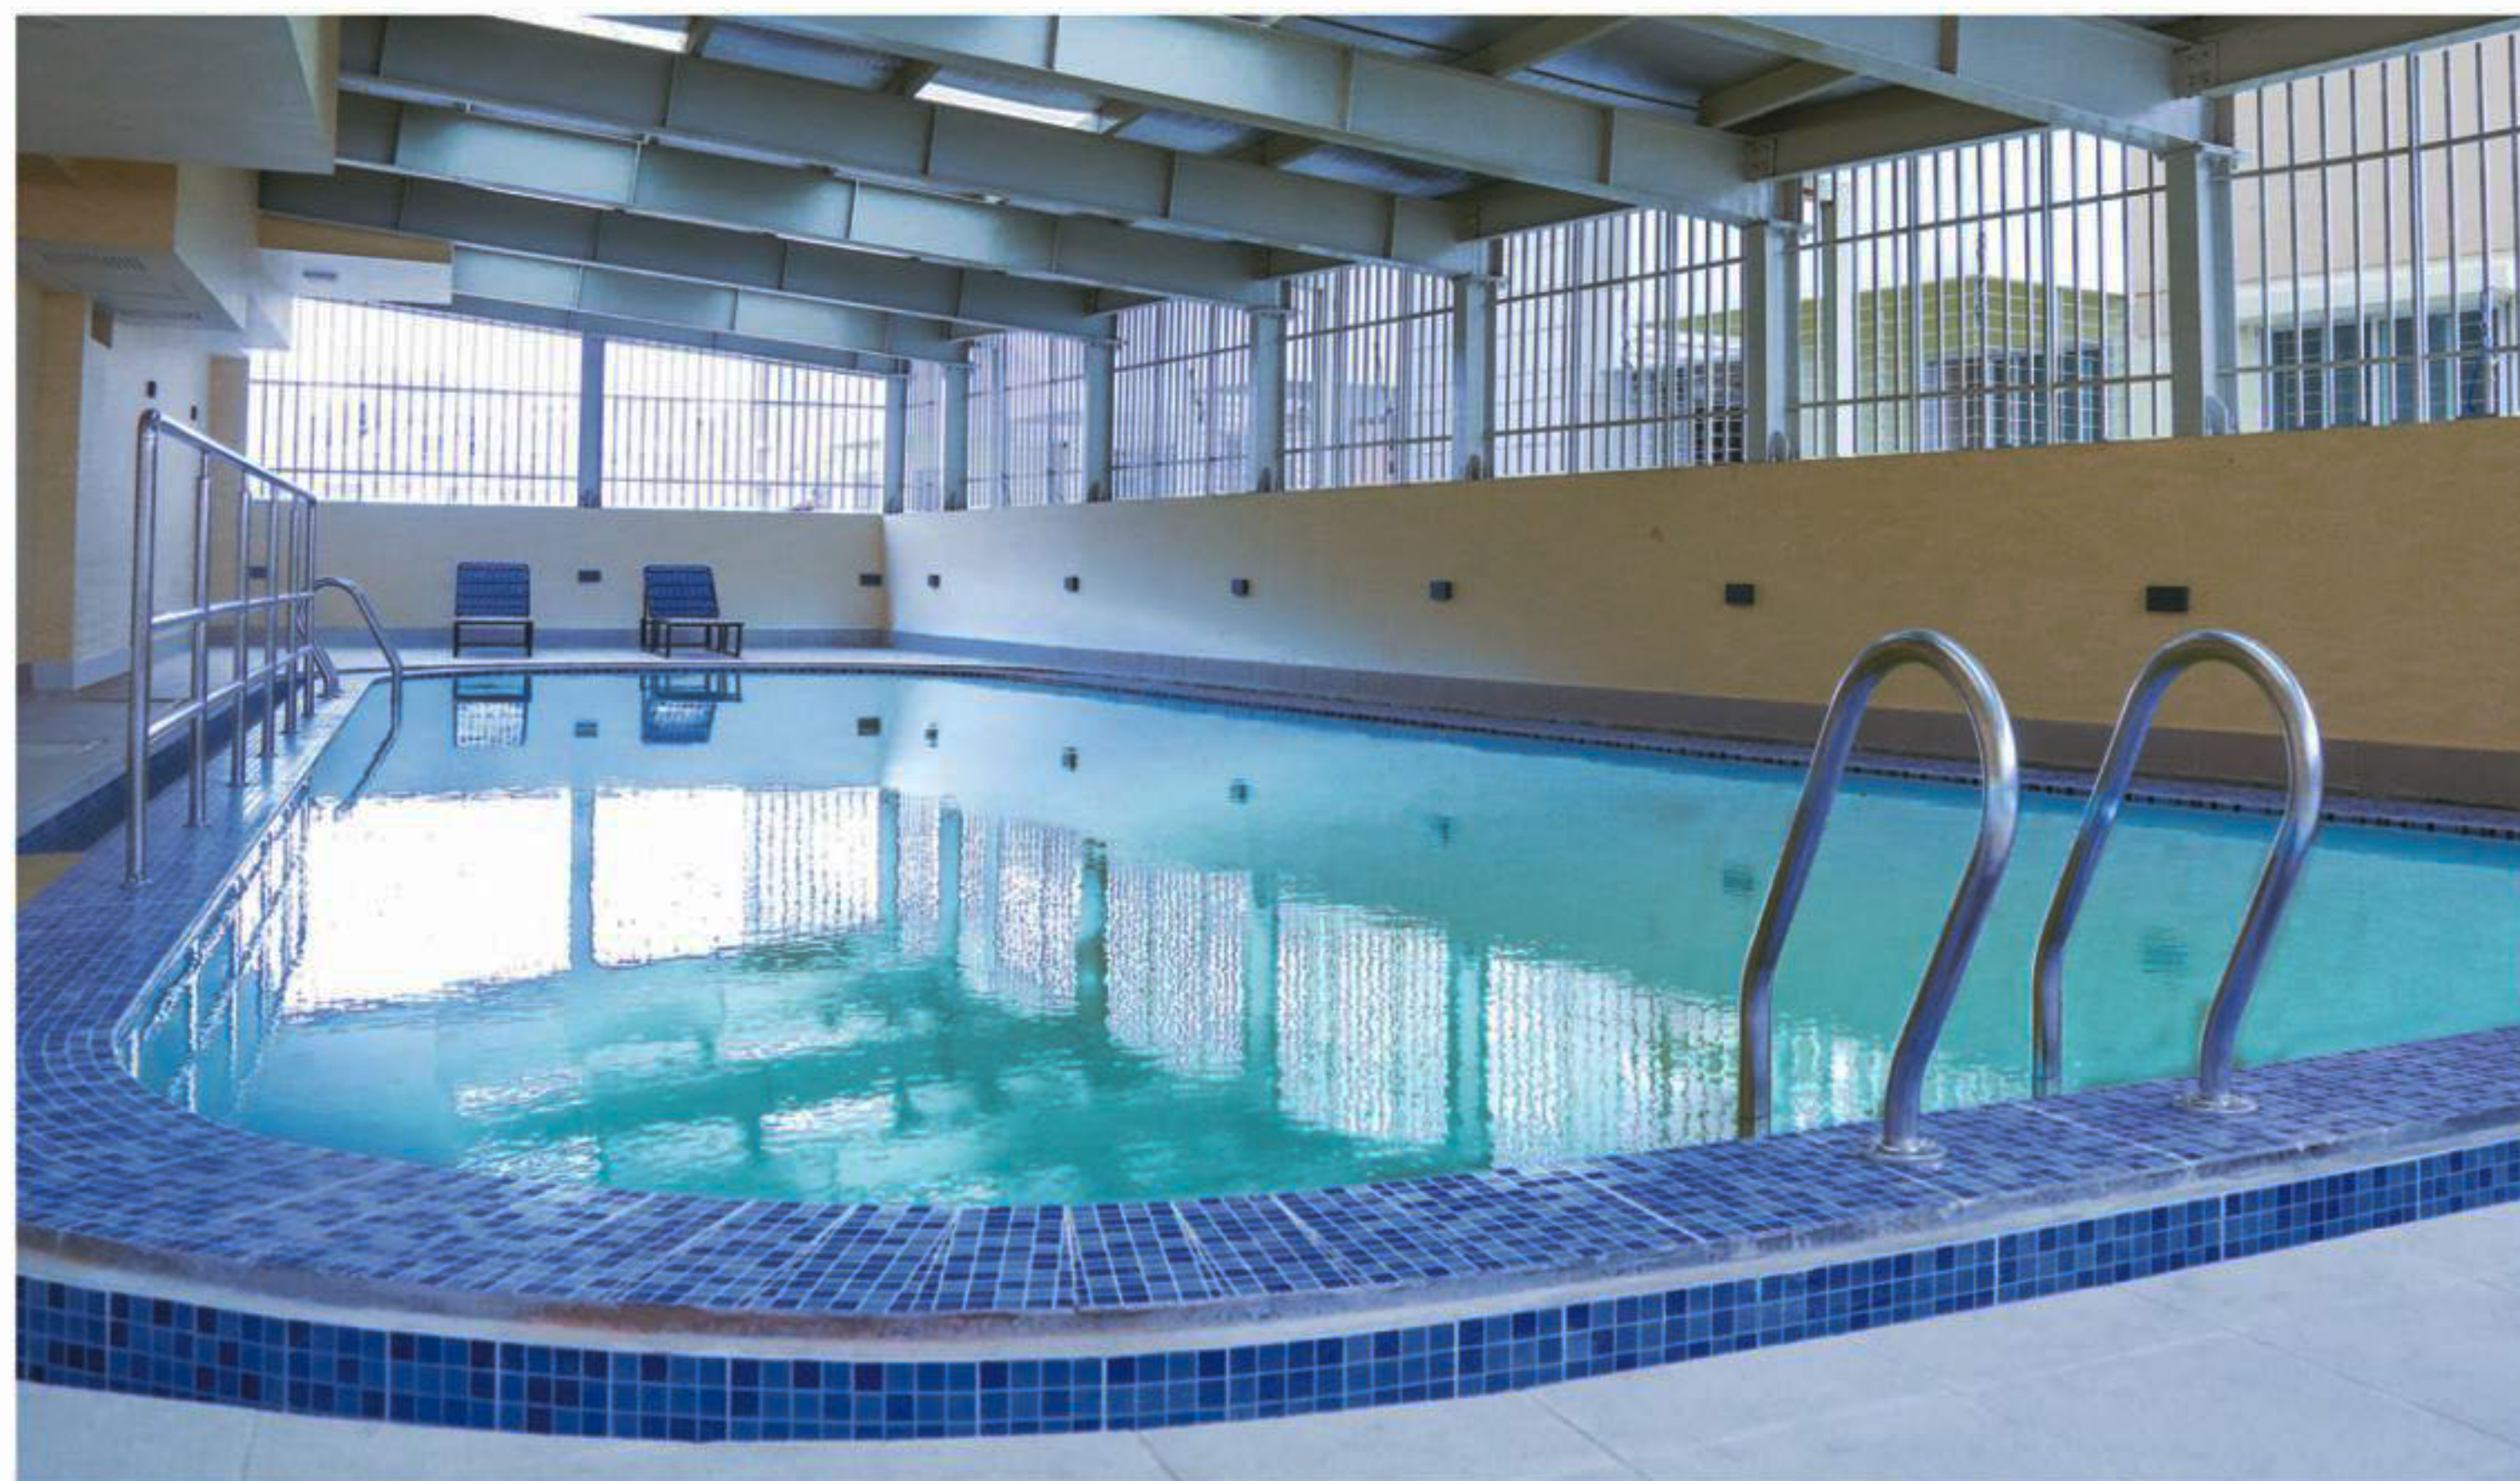

LIFE IS BETTER AT SHELTECH BITHIKA!

Project Status: Ready

Tower 1 1340 - 1510 sft.	Tower 2 1525 sft.
Tower 3 1470 - 1575 sft.	Tower 4 1500 - 1520 sft.

Special Features

- Swimming Pool
- Two Separate Gymnasiums
- Community Space
- Children's Play Area
- Continuous Jogging Track
- Rain Water Harvesting