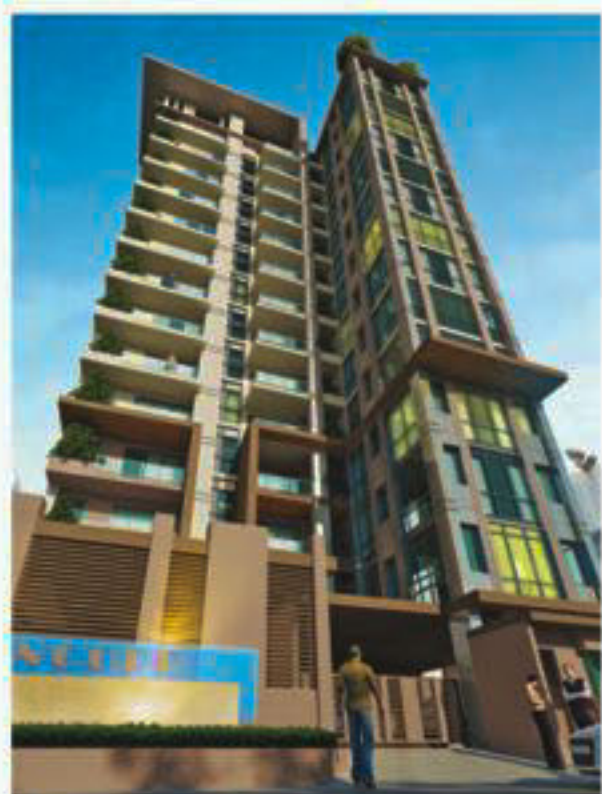

# CONCORD

Passenger Terminal Building at Hazrat Shahjalal International Airport

National Monument (Completed by Concord in only 89 days)

VVIP Terminal at Hazrat Shahjalal International Airport

Jibon Bima Tower

Bangladesh Shilpa Bank

National Indoor Stadium

Janata Bank Bhaban

VVIP Residence

IDB Bhaban

Police Plaza Concord

Concord Bakshi Tower

Concord Bilkis Tower

Concord Colosseum

Concord Niharica

Khulshi Town Center Concord

Concord Badal Heights

Concord Naeem

Concord Kanihati

Concord Sharif Heights

Concord Sikander Heritage