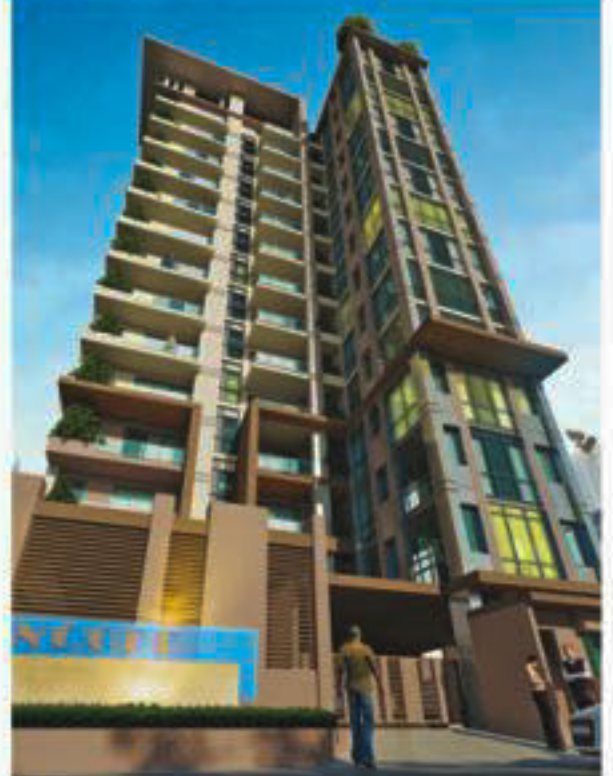

CONCORD

Passenger Terminal Building at Hazrat Shahjalal International Airport

National Monument (Completed by Concord in only 89 days)

VVIP Terminal at Hazrat Shahjalal International Airport

Jibon Bima Tower

Bangladesh Shilpa Bank

National Indoor Stadium

Janata Bank Bhaban

VVIP Residence

IDB Bhaban

Police Plaza Concord

Concord Baksh Tower

Concord Bilkis Tower

Concord Colosseum

Concord Niharica

Khulshi Town Center Concord

Concord Badal Heights

Concord Feroza De Palace

Concord Kanihati

Concord Sharif Heights

Concord Asha