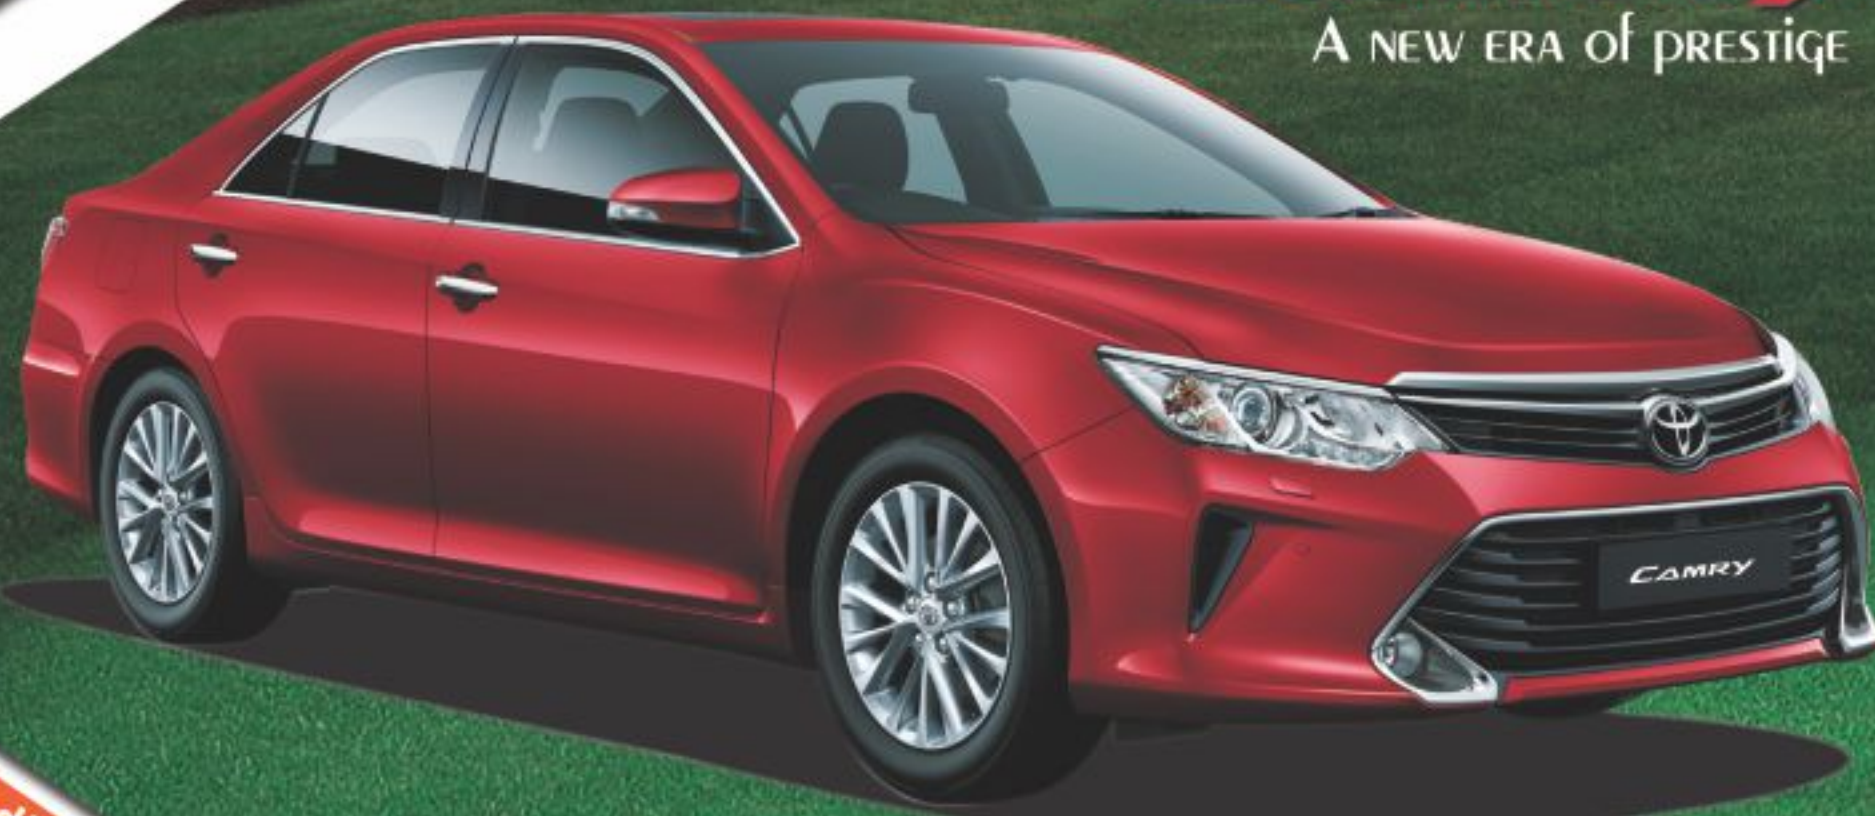

LET'S GO PLACES

COASTER

COMFORT & VERSATILITY

- > 30 Seats
- > 4L Engine

HILUX

BOLD & DYNAMIC

- > 2.5L 4X4 Turbo Diesel Engine
- > Wide Range of Color Choices

CAMRY

A NEW ERA OF PRESTIGE

- < 2.5L Hybrid Engine
- < 17 Inch Alloy
- < Luxurious Leather Seats, Sun Roof
- < *15Km/L

HIACE

BIGGER & WIDER

- > 16 Seater - Chair Type
- > 2.7L Engine
- > Comfortable Leg Rooms & Head Rooms
- > Individual AC Vents

AVANZA

"THE ABSOLUTE ALL-ROUNDER"

- < New Dual VVTi-Engine
- < 7 Seats
- < Dual AC
- < High Ground Clearance

VIOS

THE CAR THAT STANDS OUT

- > 2NR-FBE Dual VVTi-Engine
- > CVT Transmission
- > Wide Range of Color Choices