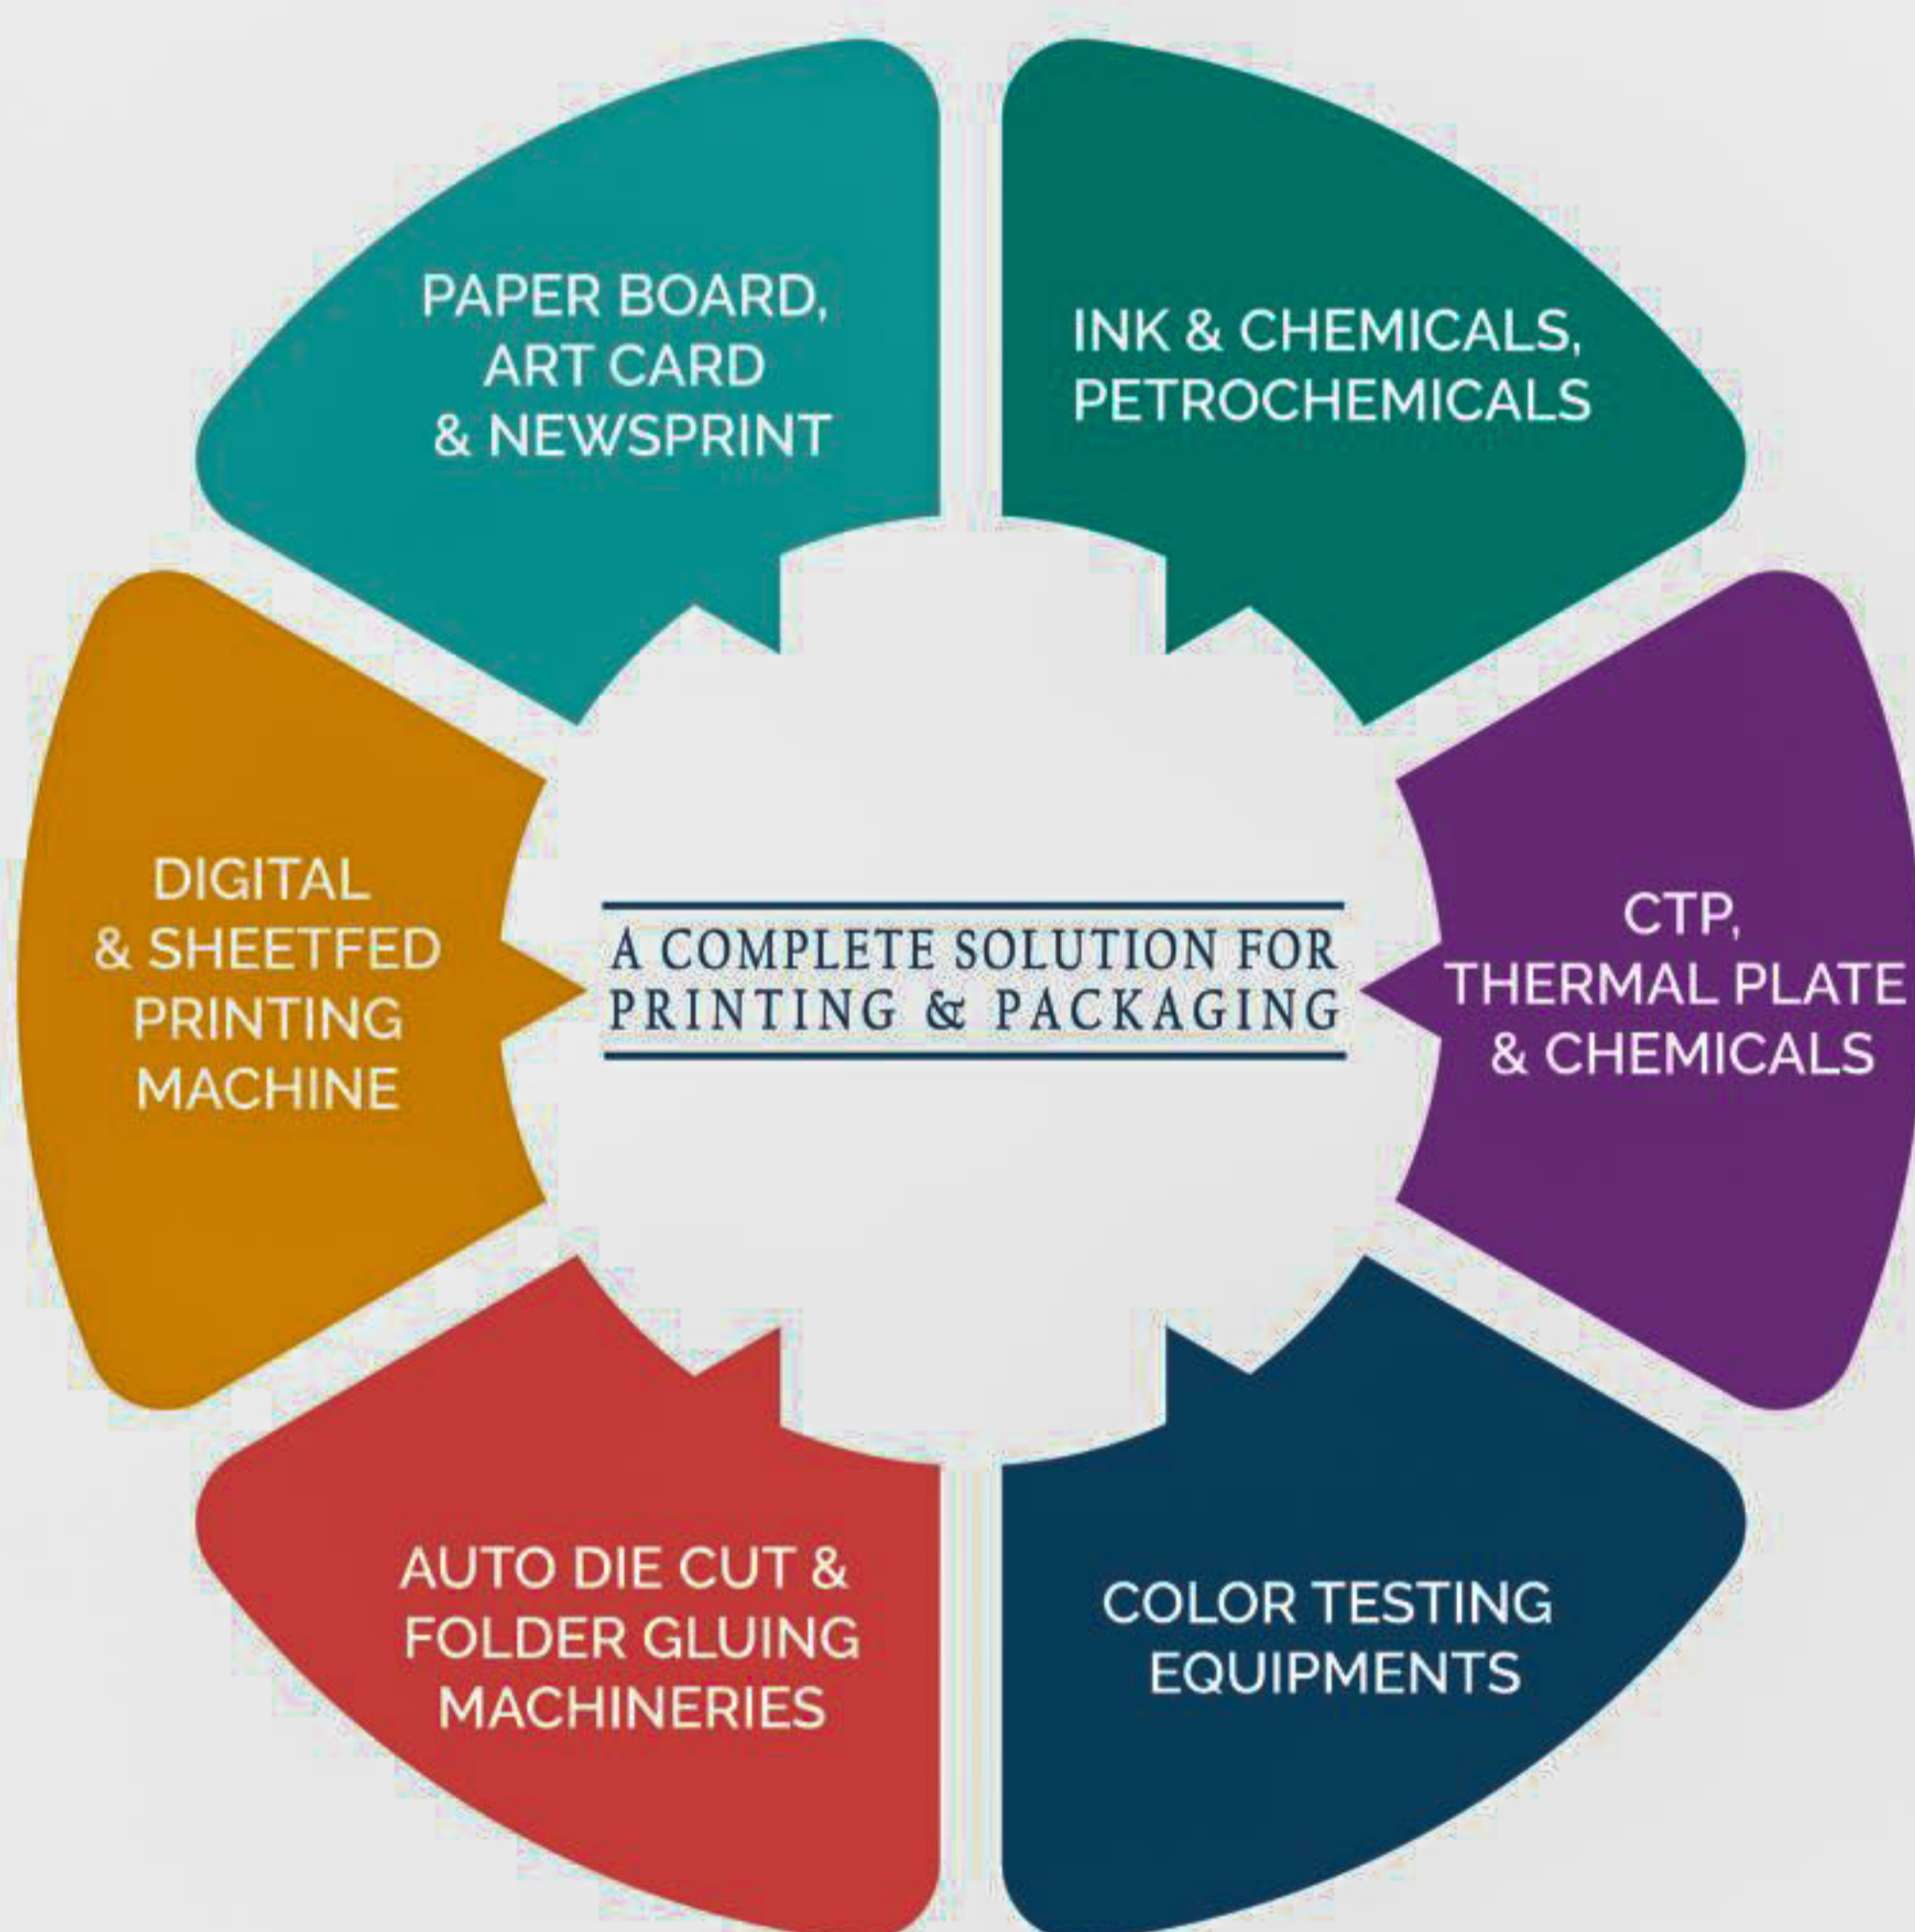

## The Republic Of Korea

on the occasion of the National Day

Hansol • Jeonju Paper • Bohui Paper • Kodak CTP • Manroland Sheetfed Machine • Konica Minolta Digital Printing Machine • Huber Group Inks & Press Chemicals • X-Rite • Bobst • Lotte Chemical, Chevron Phillips and many more printing & packaging solutions.