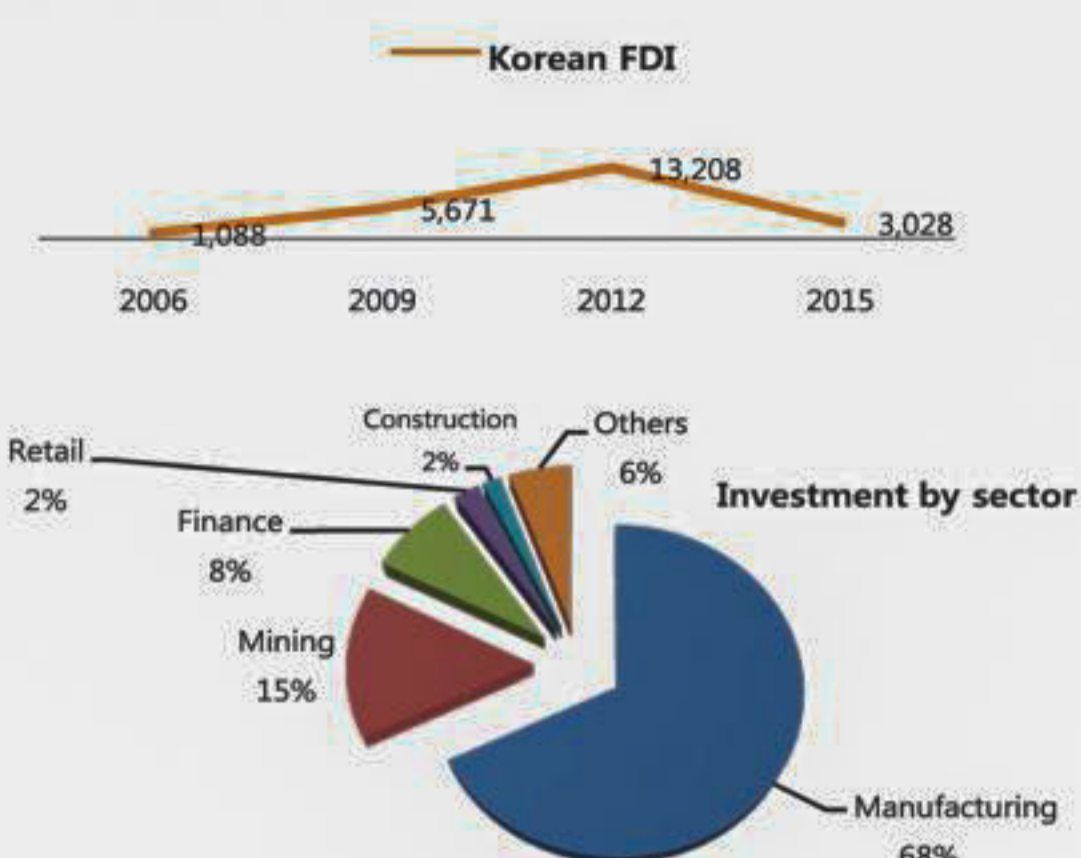

### (2) Garment

As early as 1970s, Korean entrepreneurs pioneered garment industry in the country.

Korean company DAEWOO trained over 330 Bangladeshi workers

Still No. 1 investor in RMG sector

Employing more than 81,000 workers, exporting more than 1.5 billion USD

### (3) Employment

Korea's G2G EPS (Employment Permit System).

Hires approximately 1,500-2,000 Bangladeshi workers every year.

Number of Bangladeshis working in Korea : Approximately 15,500 ('16 April)

### (4) Investment

More than 200 Korean companies in Bangladesh investing nearly 290 million USD.

(Source : Korea EXIM Bank, '15)

Congratulations to