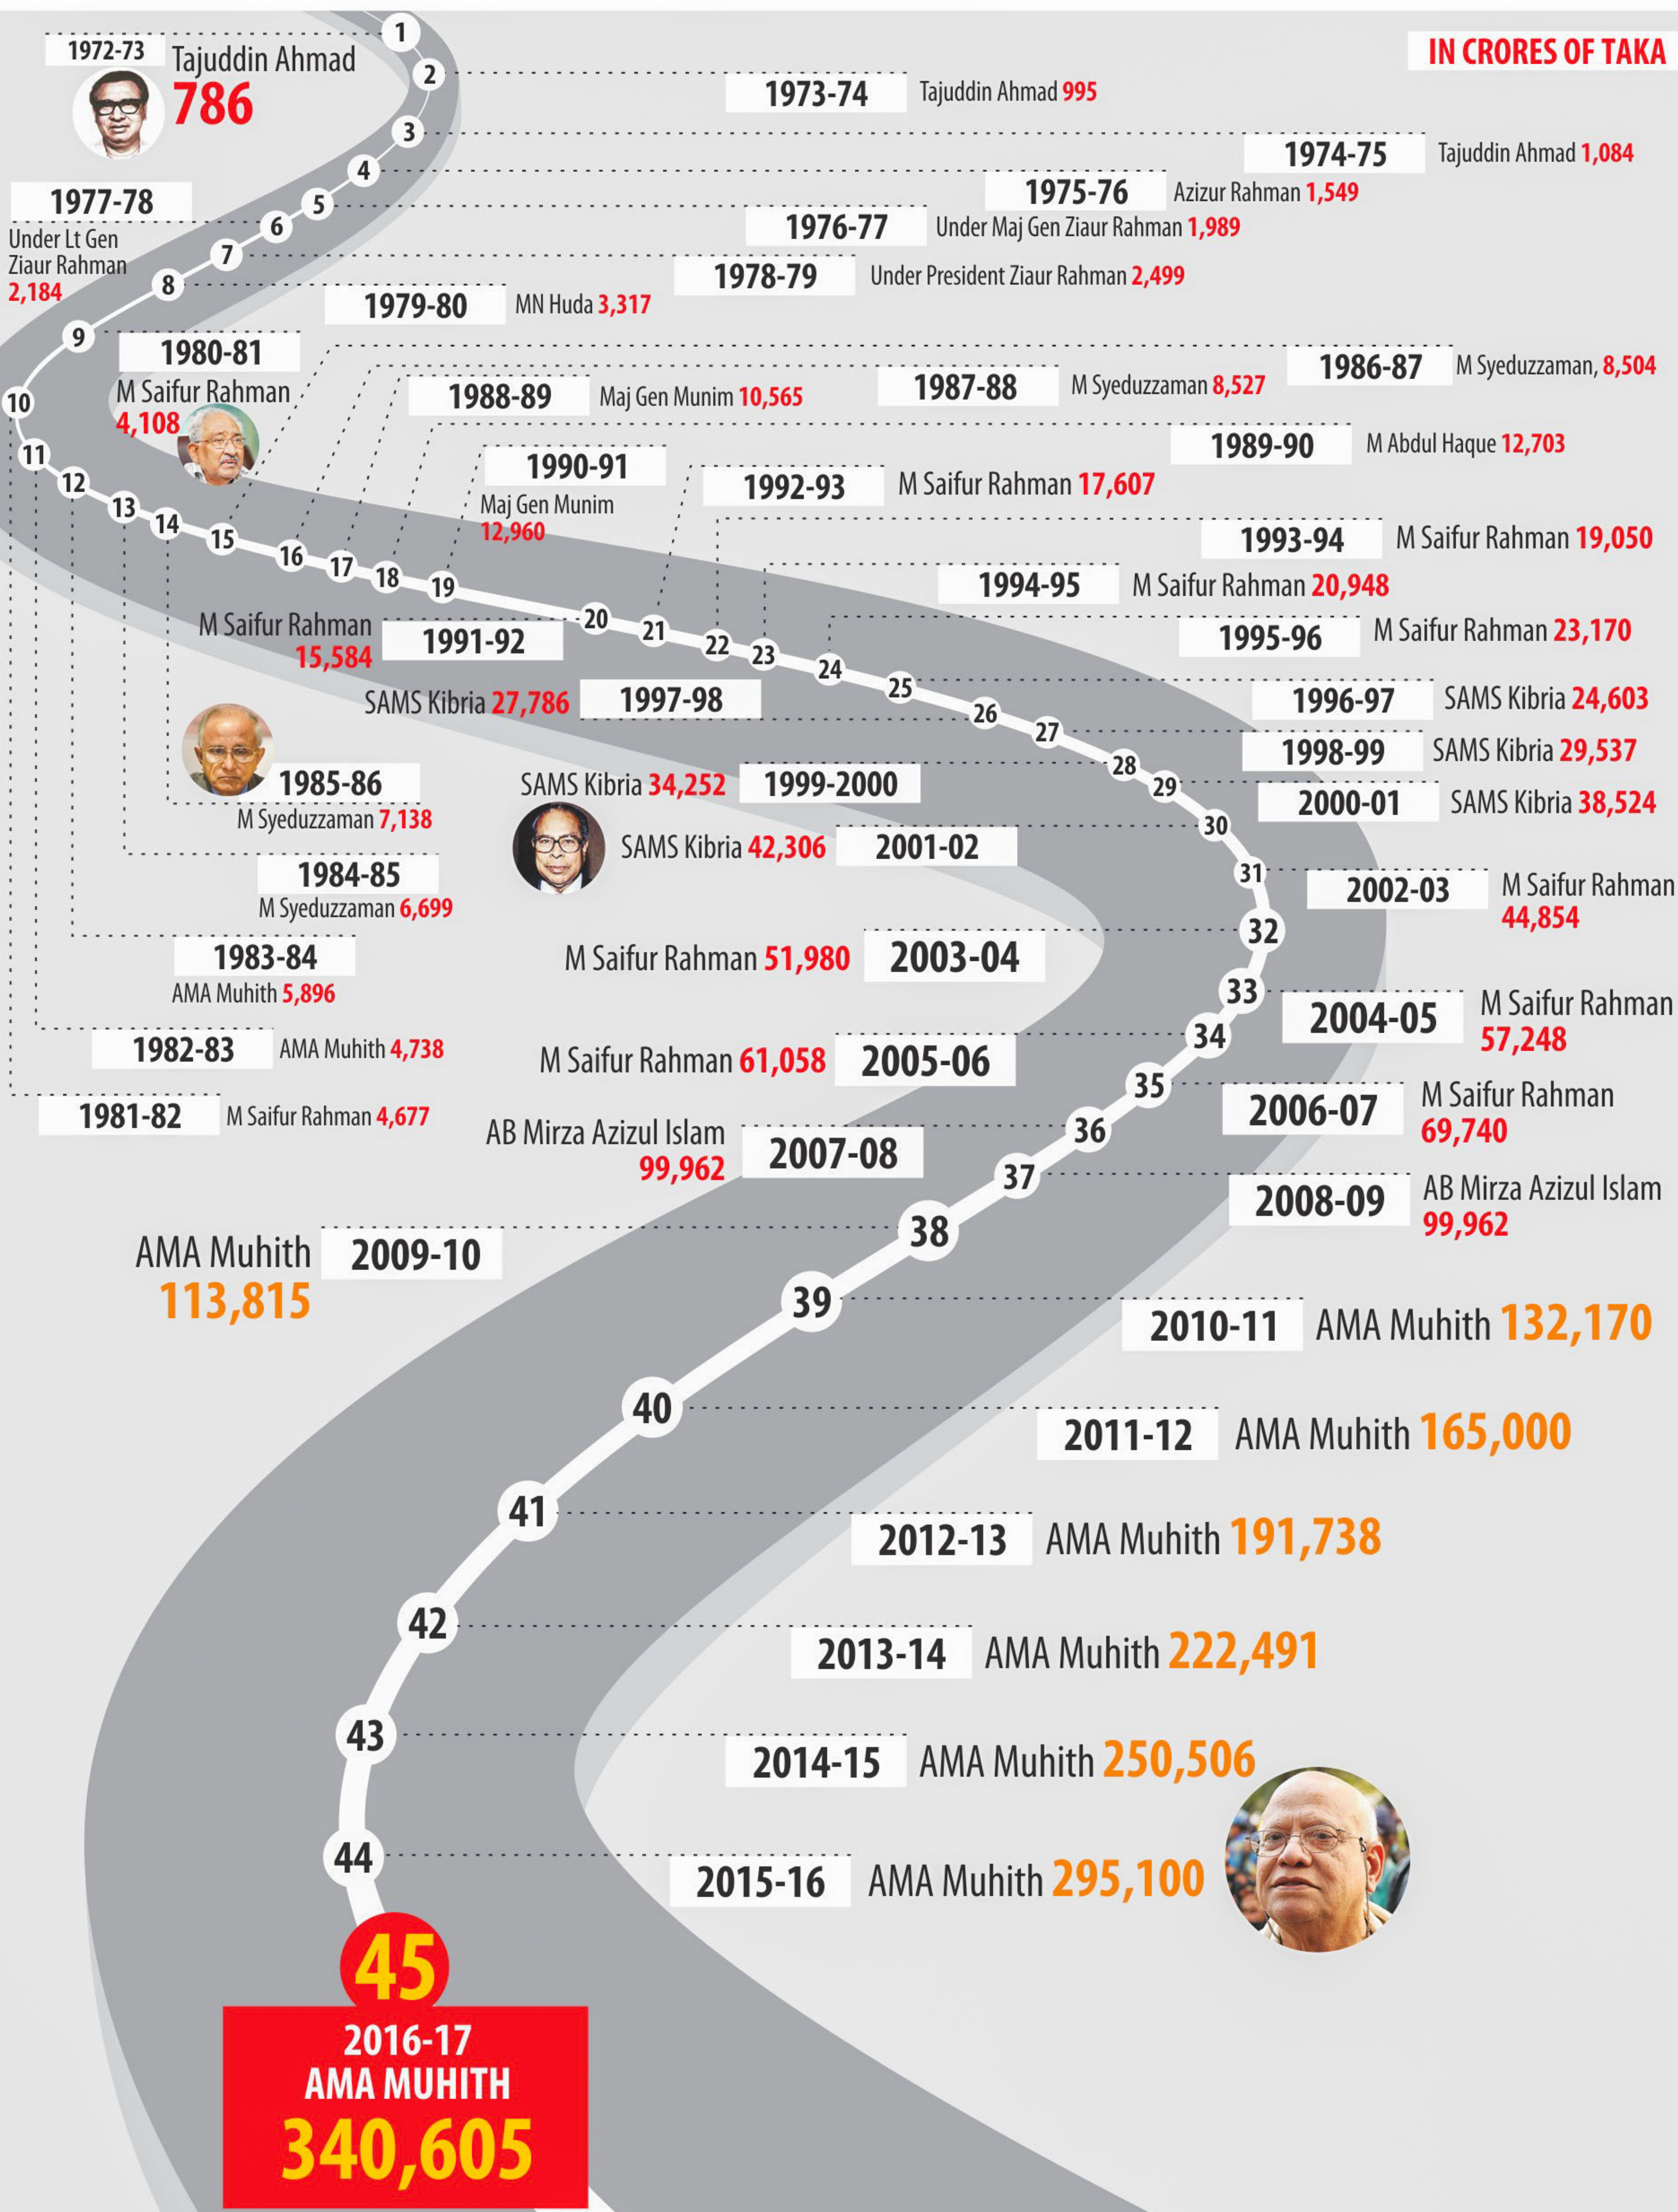

IN CRORES OF TAKA

BUDGET GETS BIGGER