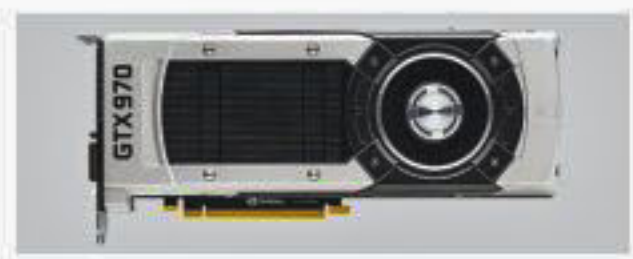

AMD R7 260x
This is another sweet little card on a low budget. Based on AMD's Bonaire architecture it has 896 stream processors and 56 texture mapping units. It also has 2GB DDR5 RAM clocked at 6500 MHz. The core clock of this GPU has a clock speed of 1100 MHz out of the box. The r7 260x has DirectX 12 support and is good for 50-60 fps for all titles at high and medium settings for 720p and 1080p respectively.
PLAYABLE GAMES : FIFA 15, GTA V, CRYISIS 3.
PRICE: 12,500 BDT.

HIGH END

ASUS STRIX r9 390 DC30C
The AMD r9 390 has 2560 stream processors and 160 texture units. With a core clock of 1050 MHz and 8GB OF DDR5 memory clocked at 6000 MHz the R9 390 makes the line between the high and middle end very fine. It has support for DirectX 12 and OPEN GL 4.4. The memory bus for this card is 512bit. With support for true audio and mantle the R9 390 is good for all new titles at 1080p with maxed out settings.
PLAYABLE GAMES: TOMB RAIDER, METRO LAST LIGHT, COD- BLACK OPS 3.
PRICE : 35,500 BDT.

NVIDIA GEFORCE GTX 970
The GTX 970 has a good deal going on with 1664 shader units, 104 texture units and 56 ROPs. The core clock is clocked at 1114 MHz and for VRAM it has 4GB of DDR5 memory clocked at 7010 MHz with a 256-bit bus. This card uses PCIe-3.0. The 970 is very good for 1080 gaming at maxed out settings.
GAMES YOU SHOULD PLAY ON IT: THE NEW BATMAN GAME, ASSASSING CREED SYNDICATE, NEED FOR SPEED.
PRICE: 35,500 BDT.

EXTREME

ZOTAC GTX 980 TI AMP EXTREME EDITION
The Zotac amp 980 TI is the go to card for 4k gaming. The card is equipped with 2816 shader units, 96 ROPs and a 384 bit memory bus. The card has 6GB of DDR5 memory clocked at 1805 MHz, with 3 fans and a card turn off feature the card runs cool and is very quiet. The Zotac 980 TI can play any game at a very decent frame rate in 4K.
PLAYABLE GAMES : TOMB RAIDER(4K), METRO LAST LIGHT(4K), CRYISIS 3(4K).
PRICE 65,000 BDT.