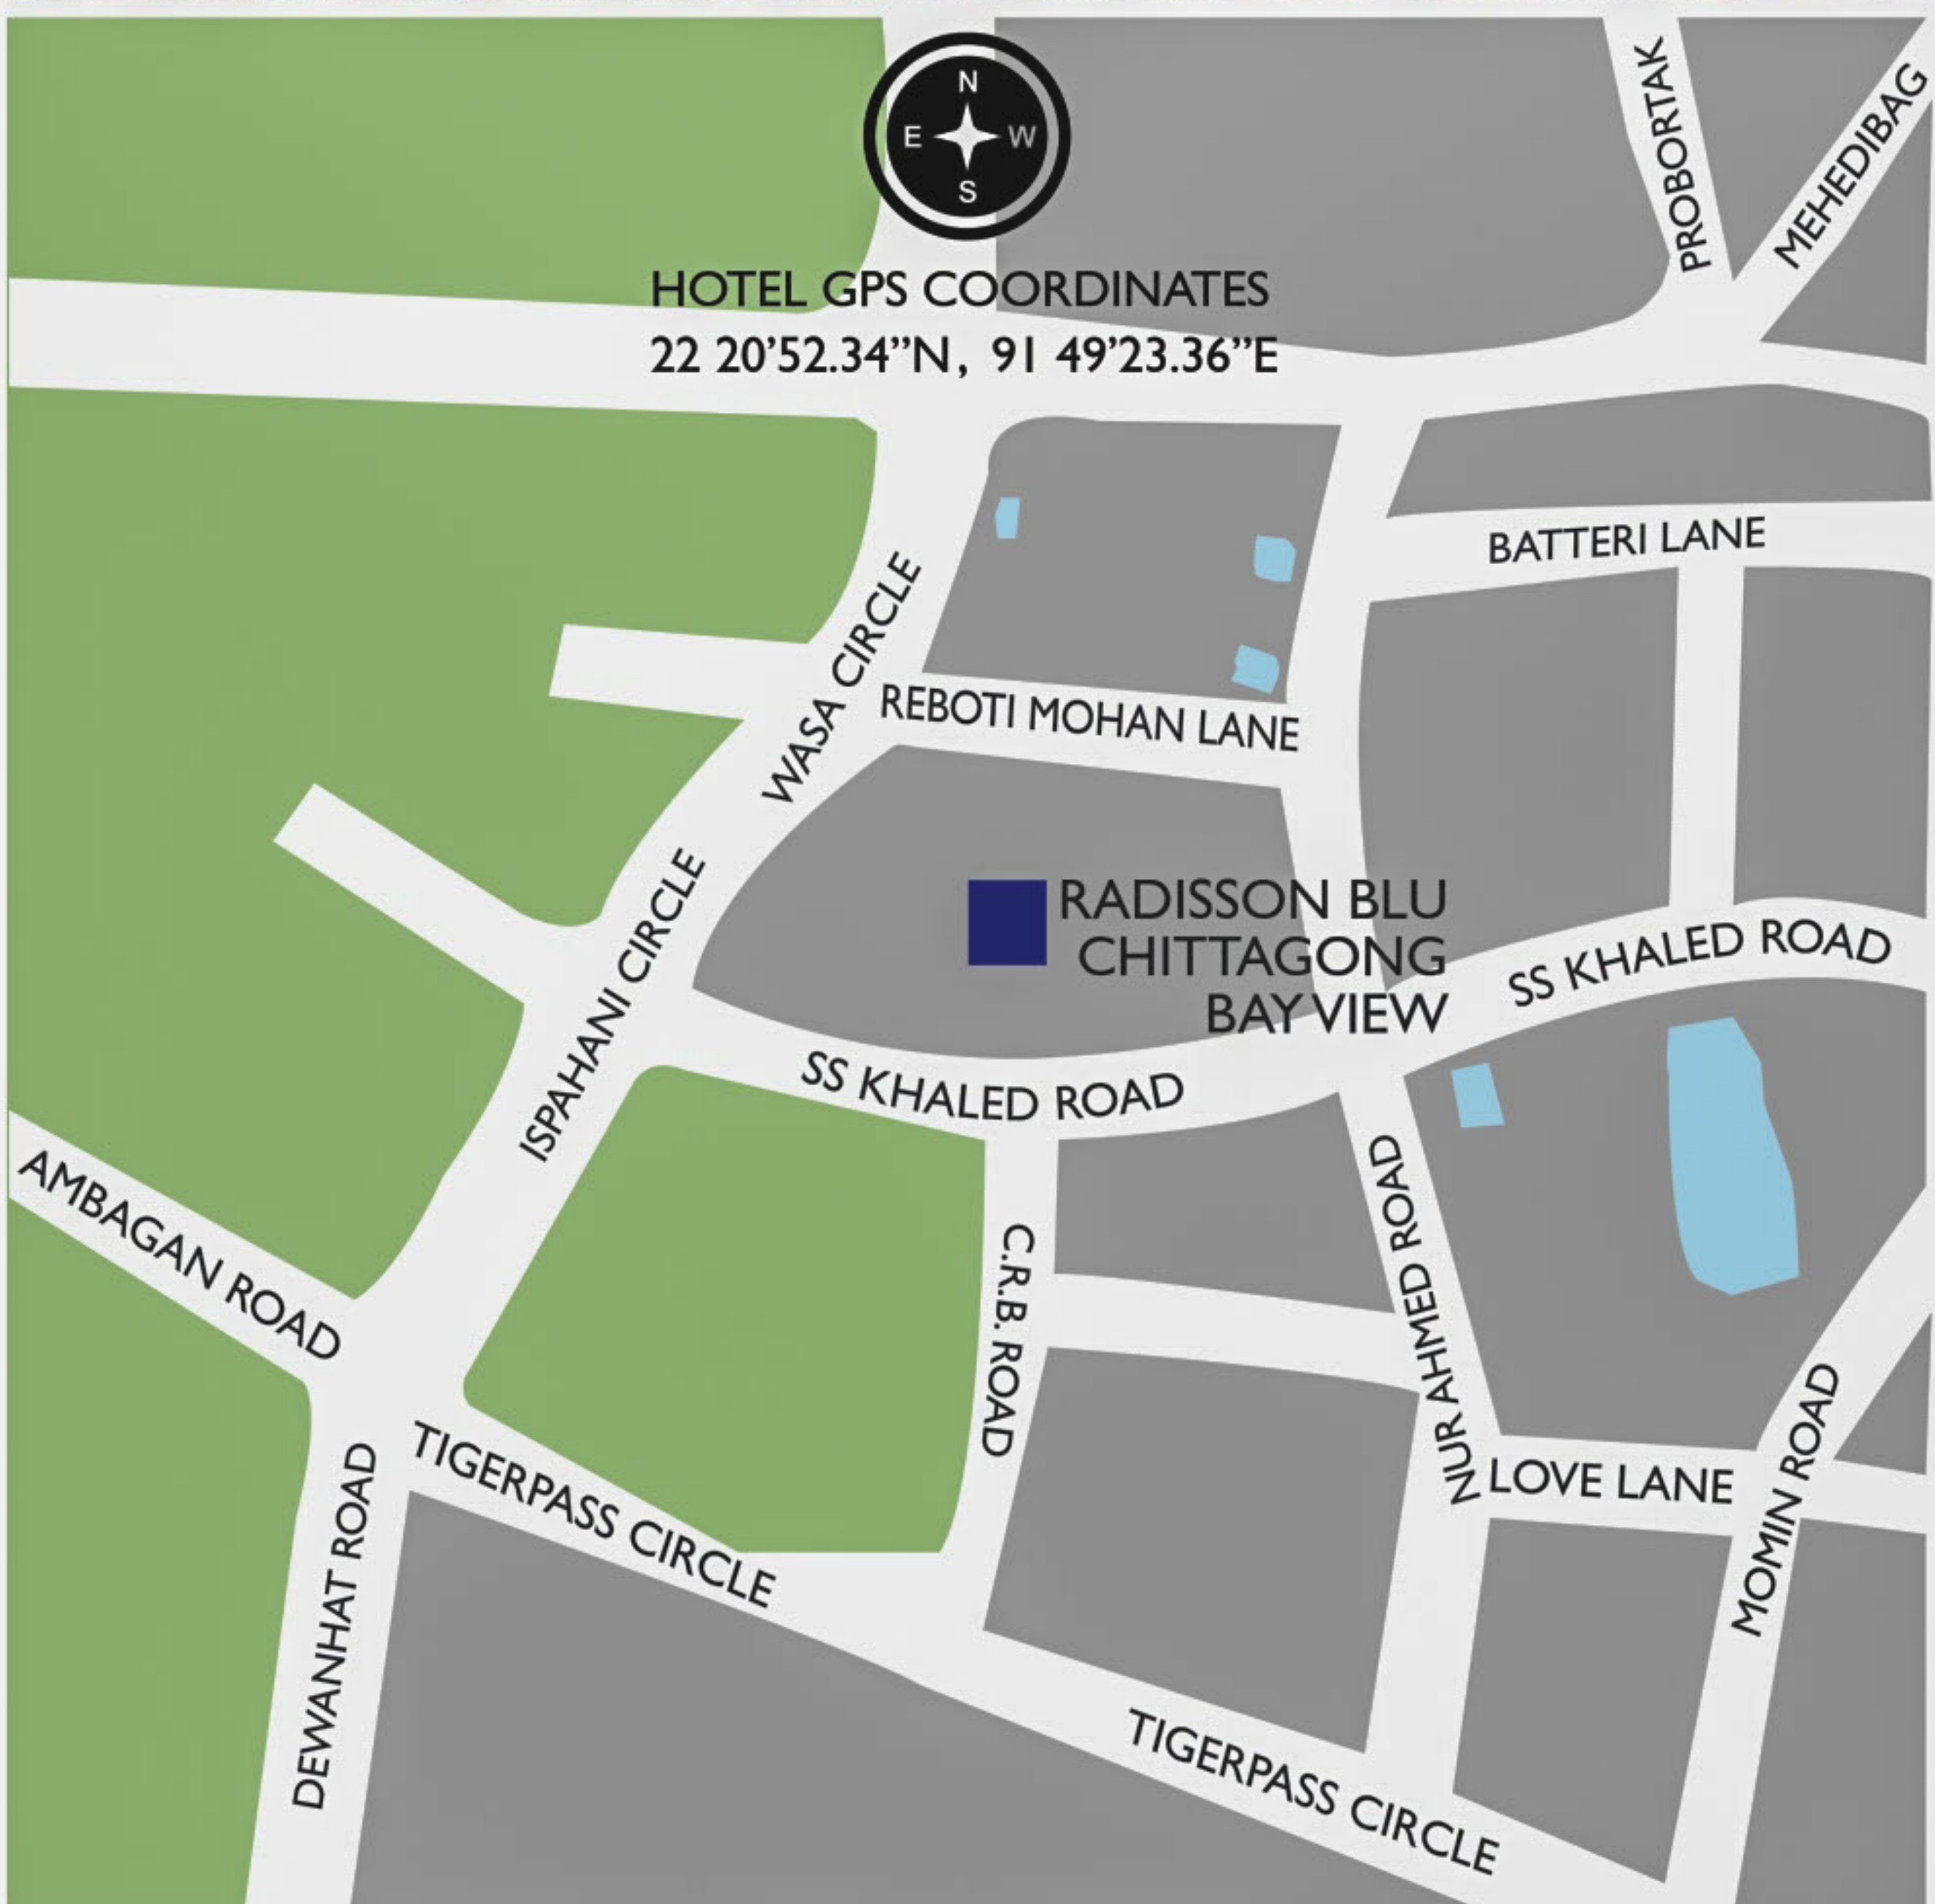

DIRECTORS ROOM

BOARD ROOM

MEZBAAN BALLROOM

HOTEL GPS COORDINATES  
22 20'52.34"N, 91 49'23.36"E

RADISSON BLU  
CHITTAGONG  
BAY VIEW

- 241 ROOMS AND SUITES
- 4 INTERNATIONAL RESTAURANTS  
AND 3 BARS
- 2100 M<sup>2</sup> MEETING AND EVENTS
- BUSINESS CLASS LOUNGE
- 2 TENNIS COURTS
- GYMNASIUM AND  
INFINITY POOL
- SPA ESC