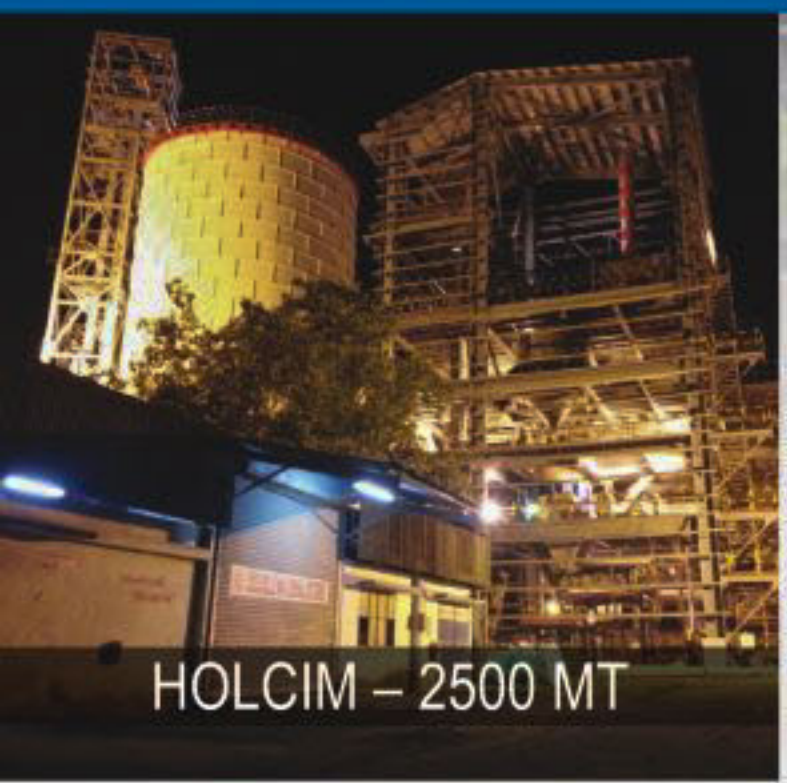

BSRM – 8000 MT