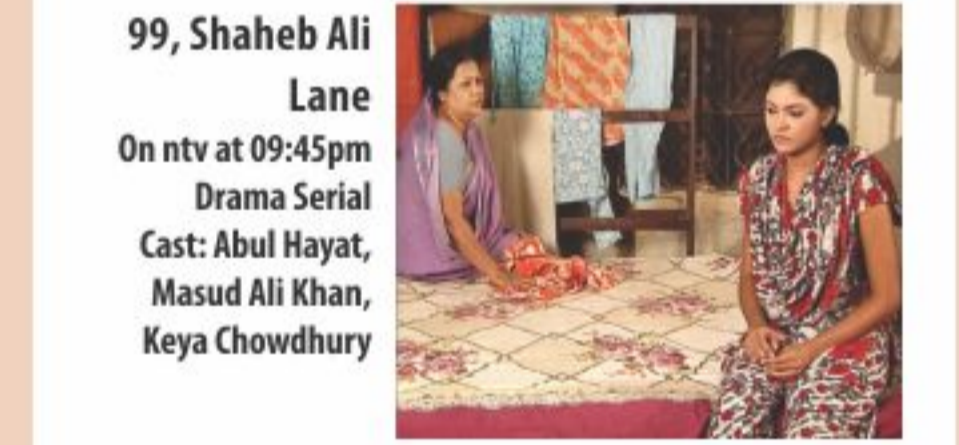

99, Shaheb Ali Lane On ntv at 9:45pm

Table with 4 columns: Time, Program Name, and other details. Includes Amader Ramnagar, TV Play: Ichchhey Punam, Gaan O Fun, and others.

Table with 2 columns: Time and Program Name. Includes ATN BANGLA, Channel I, ntv, and BoishakhTV.

Table with 2 columns: Time and Program Name. Includes ATV, News (Bangla) at 12pm, and ATN BANGLA.

Table with 2 columns: Time and Program Name. Includes ATV, News (Bangla) at 12pm, and ATN BANGLA.

Table with 2 columns: Time and Program Name. Includes ATN Bangla, Channel I, ntv, and BoishakhTV.