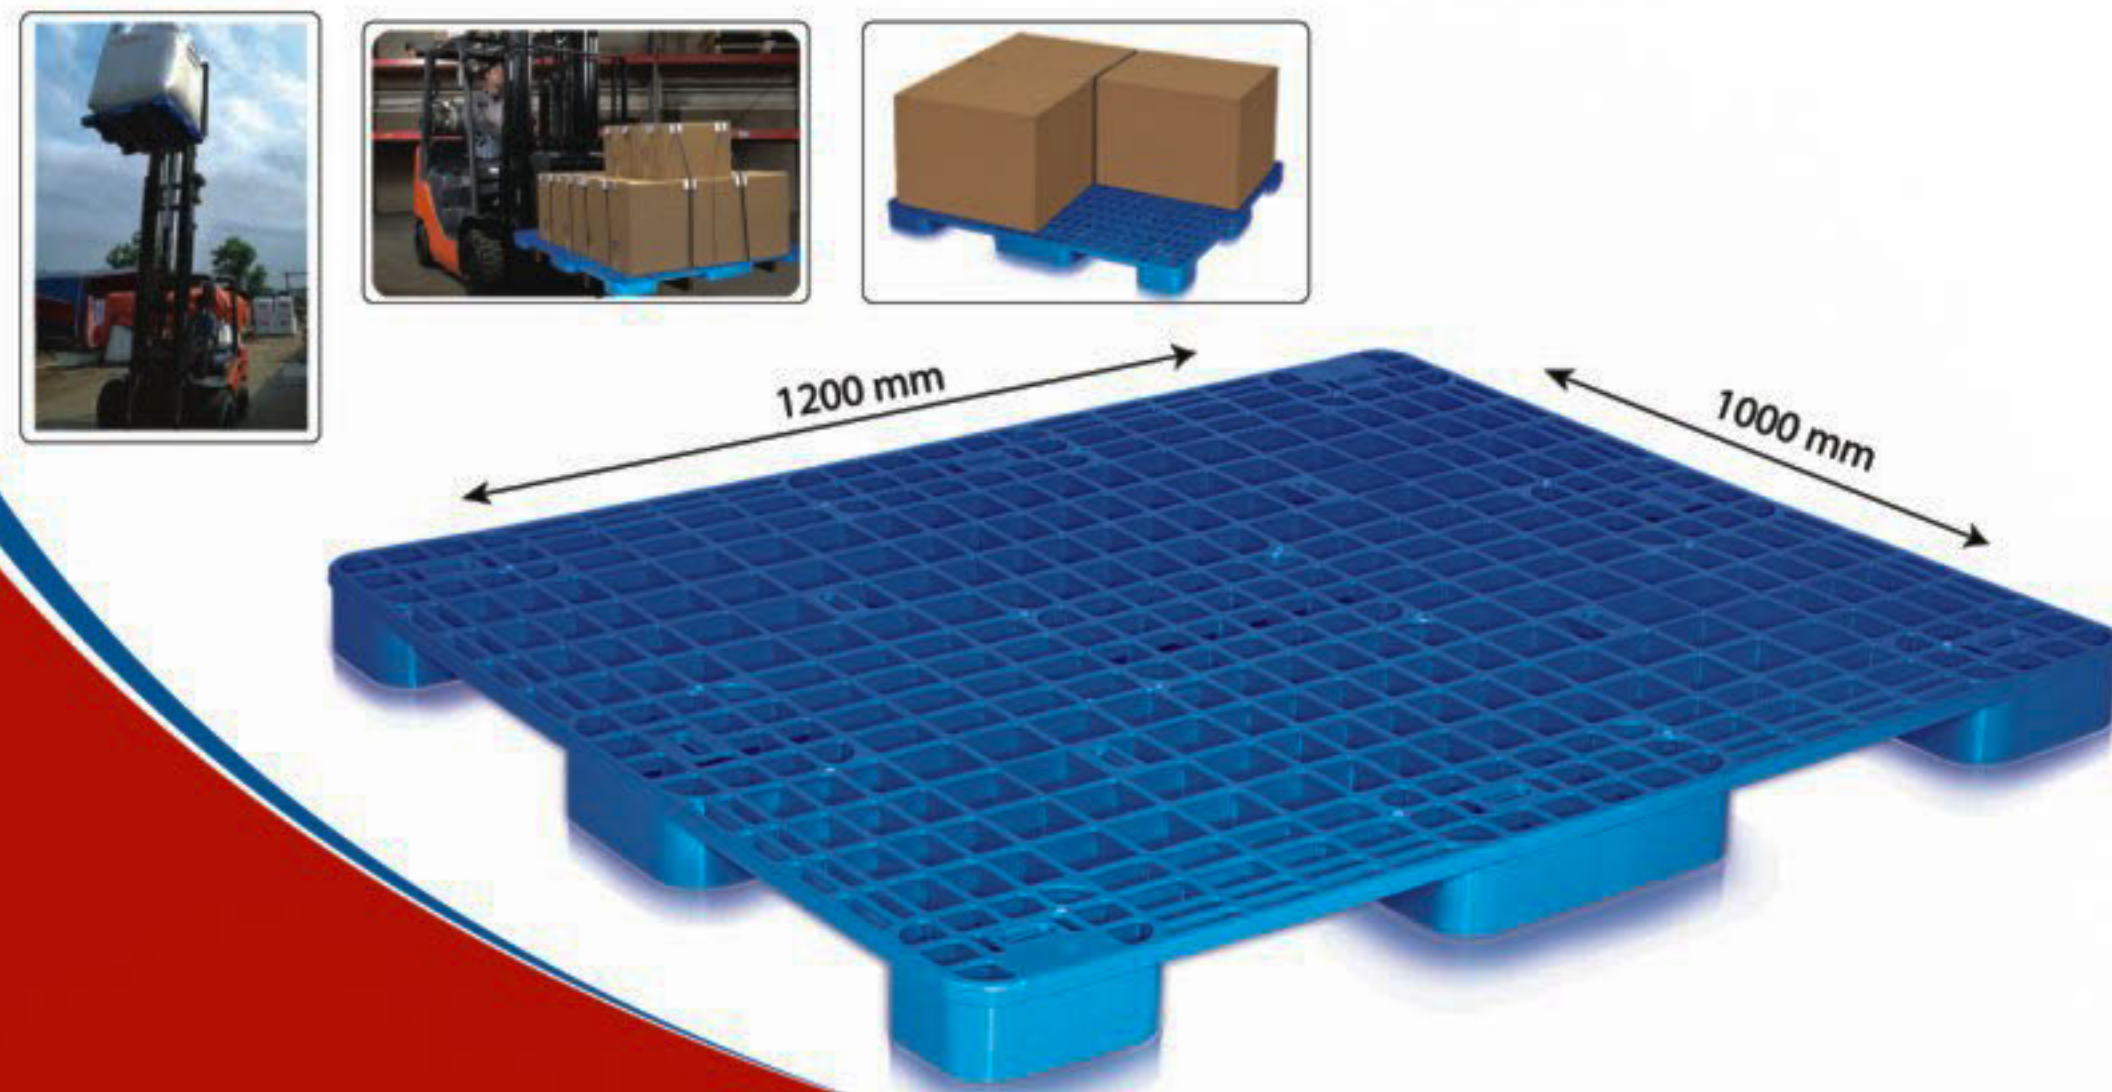

Meena Media Award

Introduced in 2005, Meena Media Award has stepped the seven year in 2011. The award recognizes excellence in promoting children's issues in the media. Submission are solicited from Bangladeshi citizens working with both print and broadcast media in two different age groups. **Under-18 and 18 & above.** News, articles, features published in print media and programmes broadcast by radio and television that investigate and explore children's issues to improve the lives of children in Bangladesh, or provide healthy entertainment for children are eligible to compete for the award. Entries are invited in the following six categories:

- Print Media - Reports (news reports, investigative reports, post editorials)
- Print Media - Creative (articles, features, stories, poems)
- Television - Reports (news reports, investigative reports)
- Television - Creative (features, documentaries, short film, plays, songs)
- Radio - Report (news reports, investigative reports)
- Radio - Creative (features, documentaries, radio dramas, songs)

For all categories prizes are:

- Frist Prize: A Crest, certificate and Taka 50,000
- Second Prize: A Crest, certificate and Taka 25,000
- Third Prize: A Crest, certificate and Taka 15,000

Entries should be published/broadcast between June 1, 2010 and April 30, 2011.

Deadline: To be received on or before June 09, 2011

To download the details of the submission and eligibility criteria for the award, please visit www.unicef.org.bd or collect from the Reception Desk, UNICEF Bangladesh at BSL Office Complex, 1 Minto Road Dhaka 1000

Women policy not conflicting with Quran: Hafiz

UNB, Dhaka