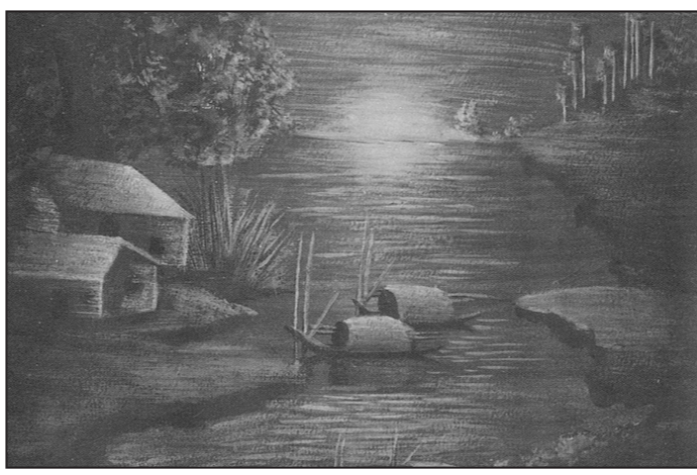

RECOMMENDATIONS

Reconstruction of Reality

June 7-21
Kazi Sayed Ahmed holds a solo exhibition of his artworks titled 'Reconstruction of Reality' at the gallery of Alliance Francaise de Dhaka. The show is open to all daily except Saturday from 5:00 p.m. to 8 p.m.

Made in Australia

June 1-7
Shahabuddin Mohammad, an artist of the country, presently based in Australia, holds his second solo exhibition at Zainul Gallery of Fine Arts Institute in the city. The show is open to all from 10:00 a.m. to 8:00 p.m. daily.

Painting Exhibition

June 6-15
A painting exhibition by artist Esmekar Uddin Ahmad will start at the Gallery Chittrak (H-21, Road-4, Dhanmondi R/A) from June 6. Artist Imdad Husain will inaugurate the exhibition while singer Sudhin Das will be present as special guest. Artist Rafiqun Nabi will preside over the inaugural ceremony.

The exhibition will remain open everyday from 10:00 a.m. till 8:00 p.m.s

Seminar

June 13
The 21st seminar of the International Center for Study of Bengal Art will be held at 5:00 p.m. in the Library Hall of the center in the city. Dr. S.S. Mustafizur Rahman, Associate Professor of the Dept. of Archeology of Jahangirnagar University will give and illustrated speech on 'Ancient glass beads of Wari-Bateshwar: An archeological analysis'.

Exhibition

Of human bondage and endeavour

North South University showcases works of Lovely and Madhob, two disabled artists of CRP

FAYZA HAQ