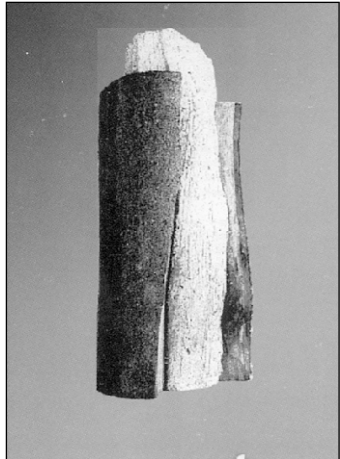

Exhibition

Exploring inner force

Debesh Goswami, a Bangladeshi-French sculptor, holds his first show in Bangladesh at National Museum in the city

AZIZ AMIRUL

As one enters the sprawling gallery of National Museum, one is immediately overtaken by a sense of high aestheticism.

Debesh Goswami, a graduate of the Rajshahi Art College and later on of the Rabindra Bharati University, is holding his first solo exhibition in Bangladesh at the gallery of the National Museum.

A total of six installation works, that invite the visitors