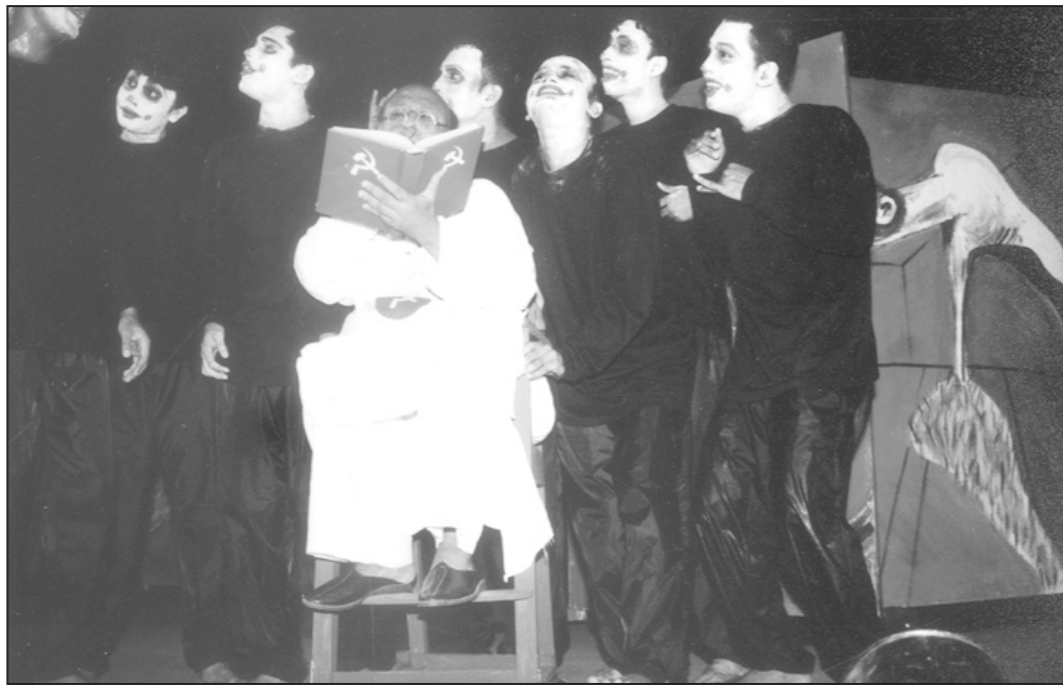

Theatre

Portraying contemporary Bangladesh

Theatre Production stages *Sadi Sirajer Pala*, an adaptation of Marat/Sade by Peter Weiss

SAIFUL ISLAM

ON the dimly lighted stage the opposing forces are violently involved in conflict, some of these forces are positive and some are negative. But there is something in common their vision is foggy, they are not sure of their objective. The evil and the good forces make the atmosphere more murky when they lock themselves in a debate. The solution of the debate never comes in light. But the numbers of sacrifices increase. The popular leaders are diseased or lethargic or full of false ideology or inclined in seeing the world through colorful specs. They never accept each other. The good forces are divided. For the difference of their opinion and belief they are powerless. This helps the evil forces to become powerful yet united, procure arms, and to use religion for their benefits. And their method of achieving their target is divided if one wants power the other wants revenge and blood and gets involved in conspiracy.

Sadi Sirajer Pala is an adaptation of Peter Weiss' Marat/Sade by

Apel Bashar and the chorus team in a dramatic sequence from *Sadi Sirajer Pala*

Saidus Saklaen, Kamaluddin Nilu Sirajer Palathe latest successful theatrical venture in cooperation with the Goethe Institut Dhaka).

Rezaul Karim was the production in-charge while Sagir Mostafa was the stage manager. This drama was staged September 28, 2001 for the first time at Sawkat Osman Memorial Auditorium, Public Library, Dhaka.

Sadi Sirajer Pala is successful as an adaptation of Peter Weiss, Marat/Sade. The dramatic beauty of Marat/Sade has not been lost in adaptation. It has successfully captured the intricate structure and coherent dialogues of the original and an intelligent remix of popular numbers and careful dramatic projection of issues closely related to Bangladesh—killing, international conspiracy and clash of opinion and divided public vision has made the play relevant to our contemporary living.

The issues are brilliantly presented with *soirée* of music through the mouth of the characters who work as foil to each other. Moreover the essence of French revolution may easily be grasped by the Bangladeshi audience because they have also experienced a num-