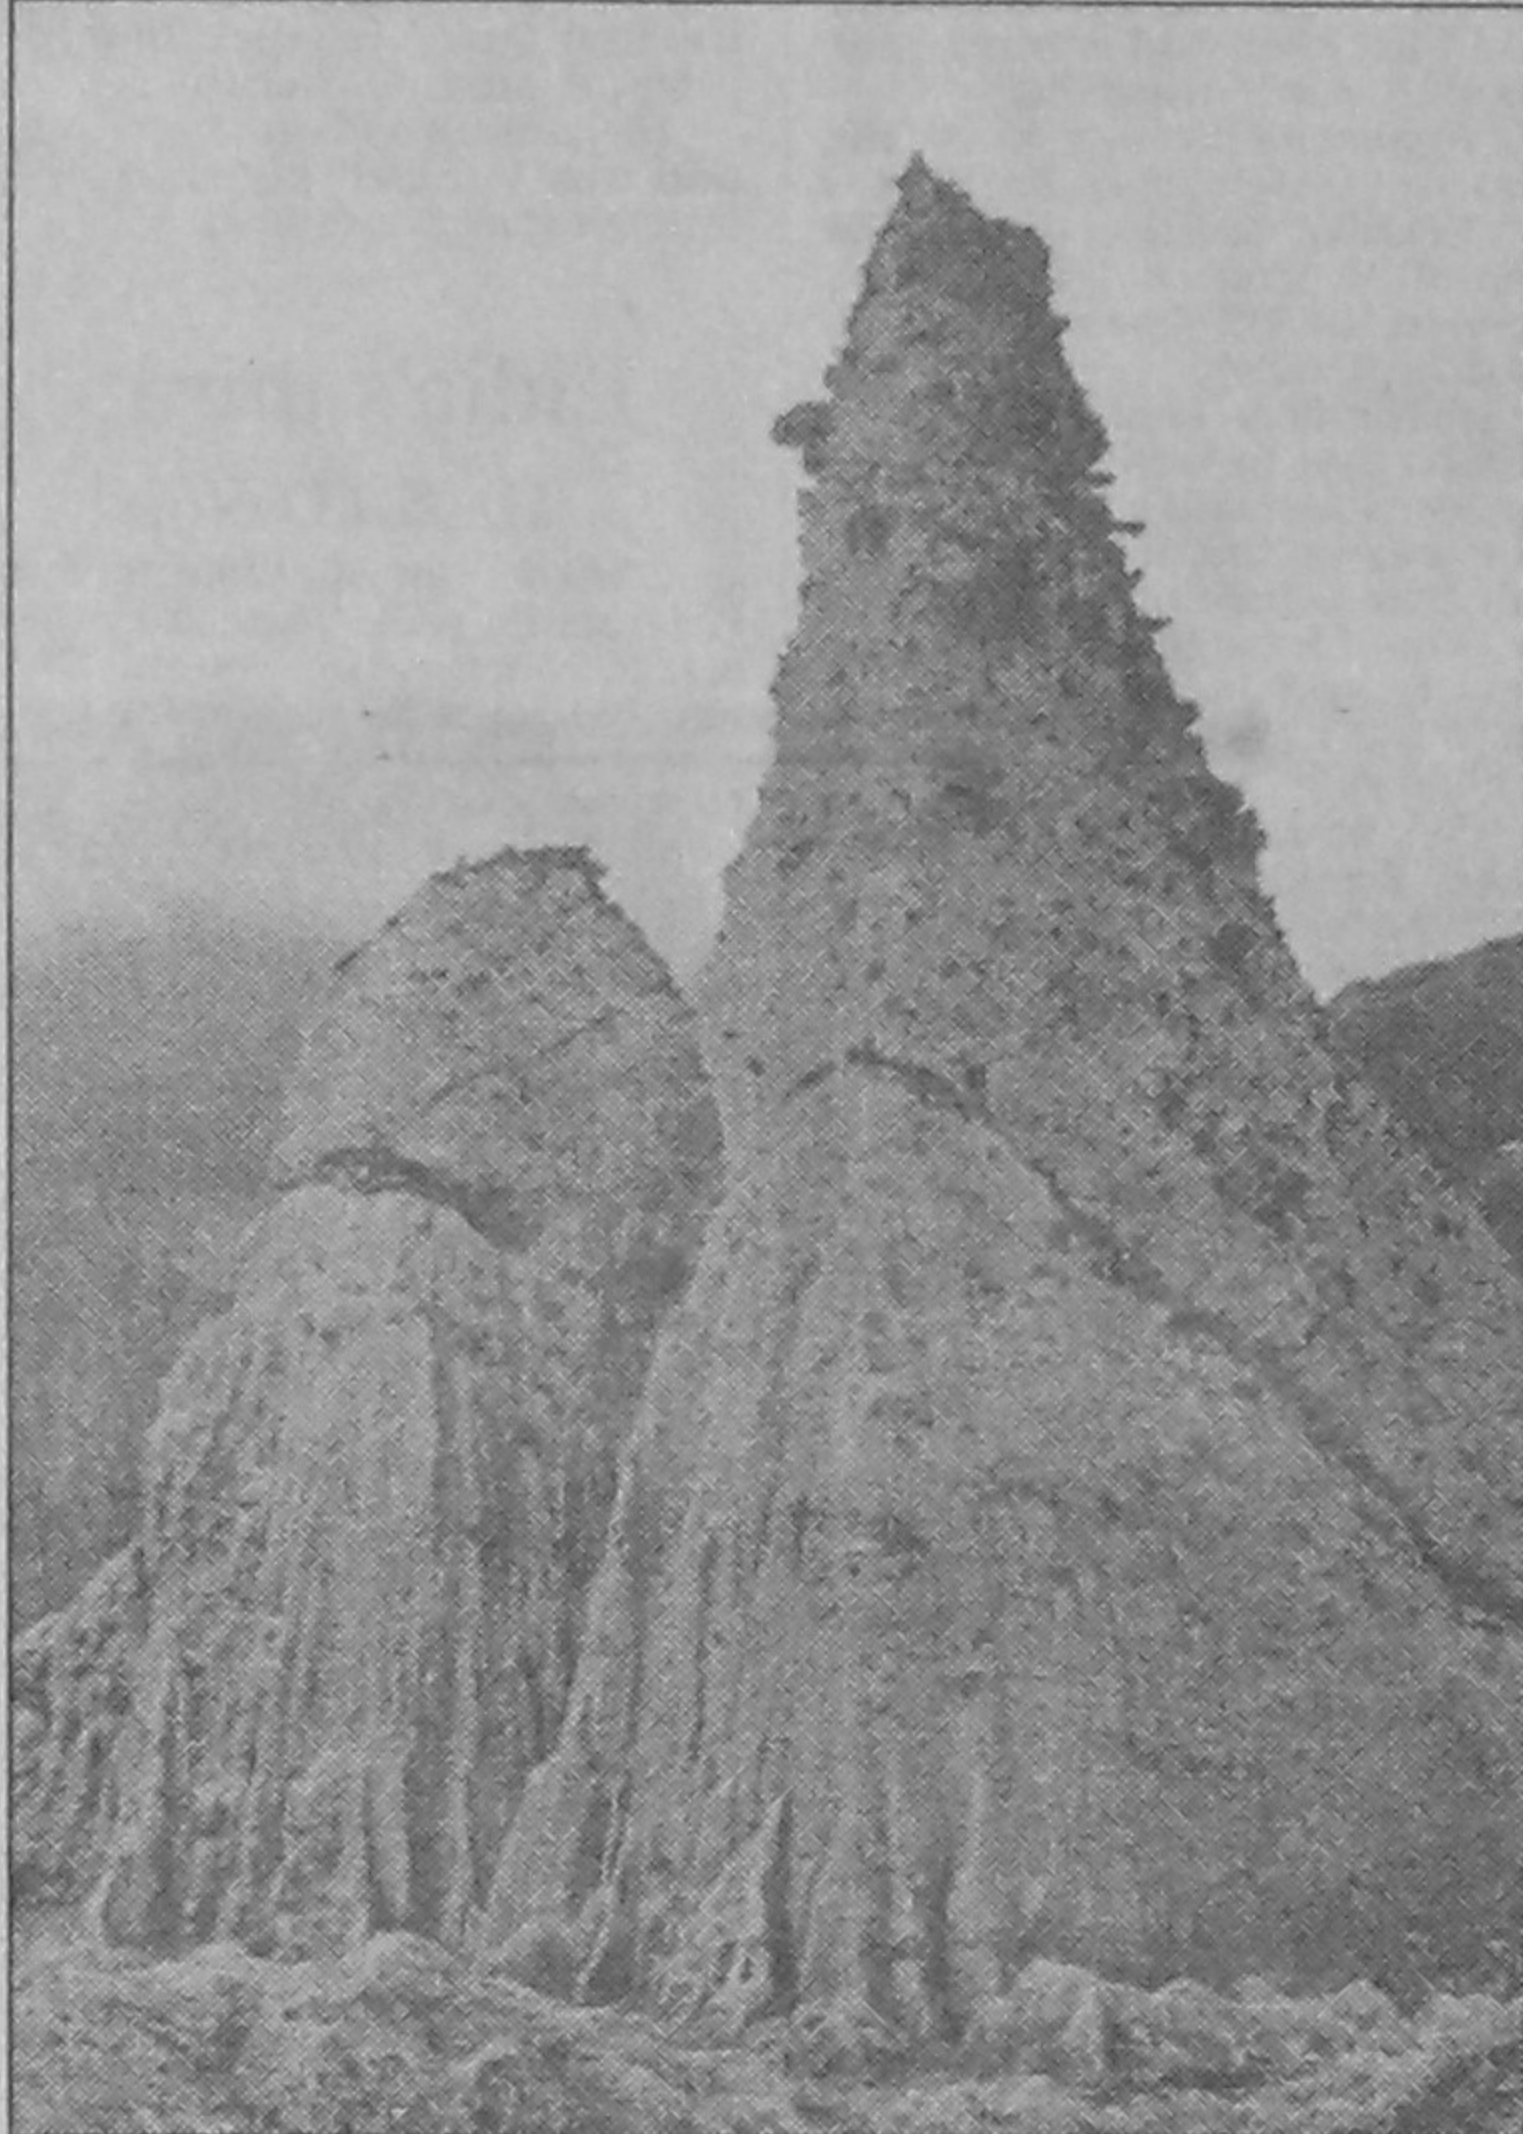

Hotokegaura, rocks named after Buddha