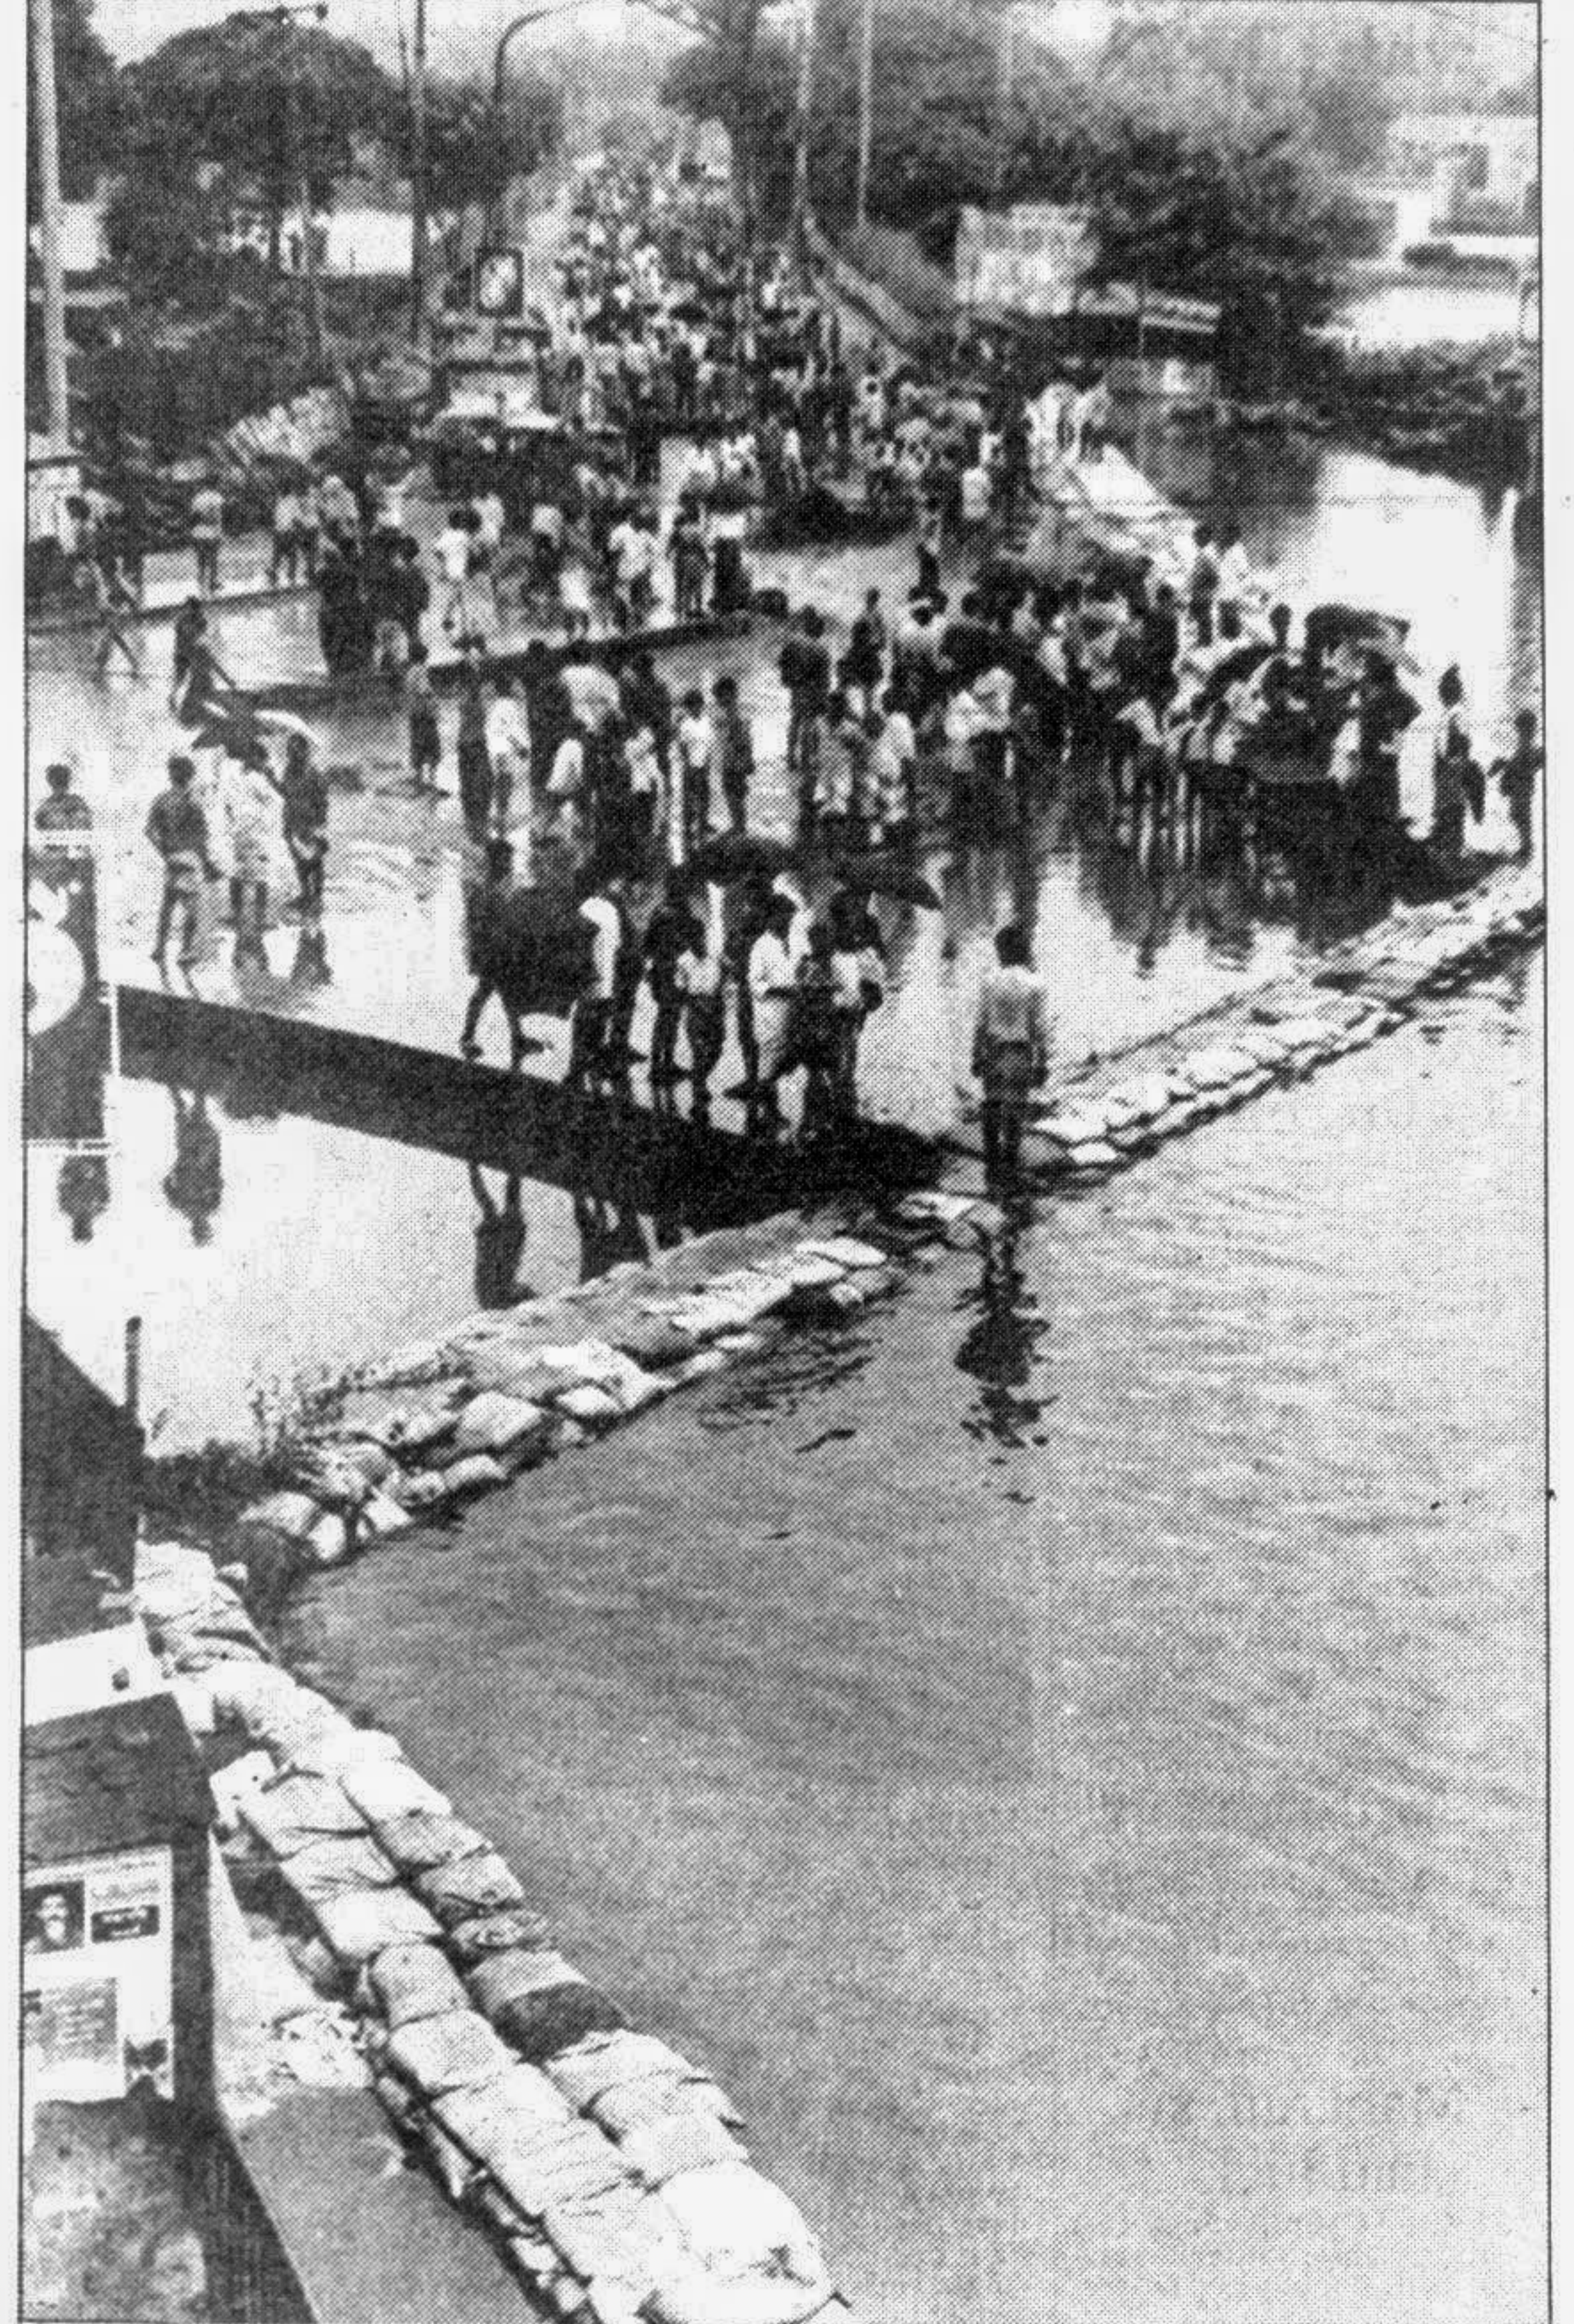

# The Devouring Deluge

## PHOTO FEATURE ON FLOOD

Swelling Buriganga in Postagola

— Star Photo by AKM Mohsin

Dam for dam: Using bags of sand while protecting the DND dam.

— Star Photo by AKM Mohsin

Kalimulla'r Bagh: People are trying to protect Jurain, Faridabad, Gandaria and Saidabad at this point

— Star Photo by AKM Mohsin

Combat people come to rescue in Khilgaon

— Star Photo by Anisur Rahman

Postagola: Daily labourers' queue for relief

— Star Photo by AKM Mohsin

**TOM & JERRY**  
By Hanna-Barbera

THE FOLLOWING IS A TEST OF THE EMERGENCY BROADCASTING NETWORK.

WHILE... BUT CARVER KNOWS NOTHING OF OPERATION 'BLACK STORM'.

YOU FOOL! HE CAN STILL LEAD THE ENGLISHMAN TO THE FOUNDRY!

2887