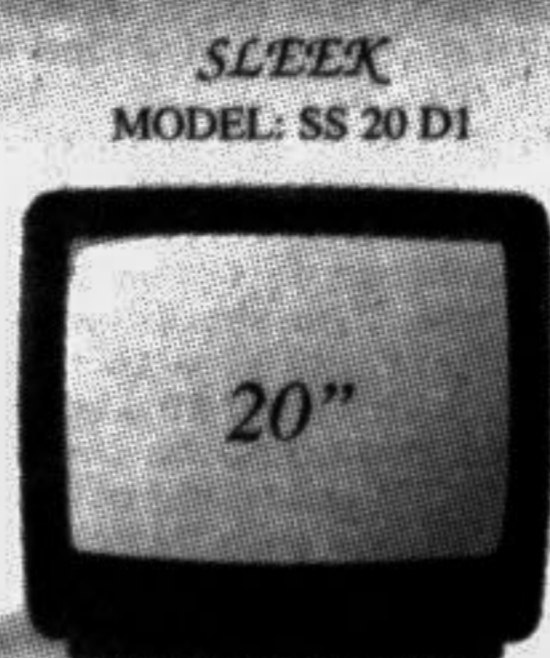

TK 20,500.00