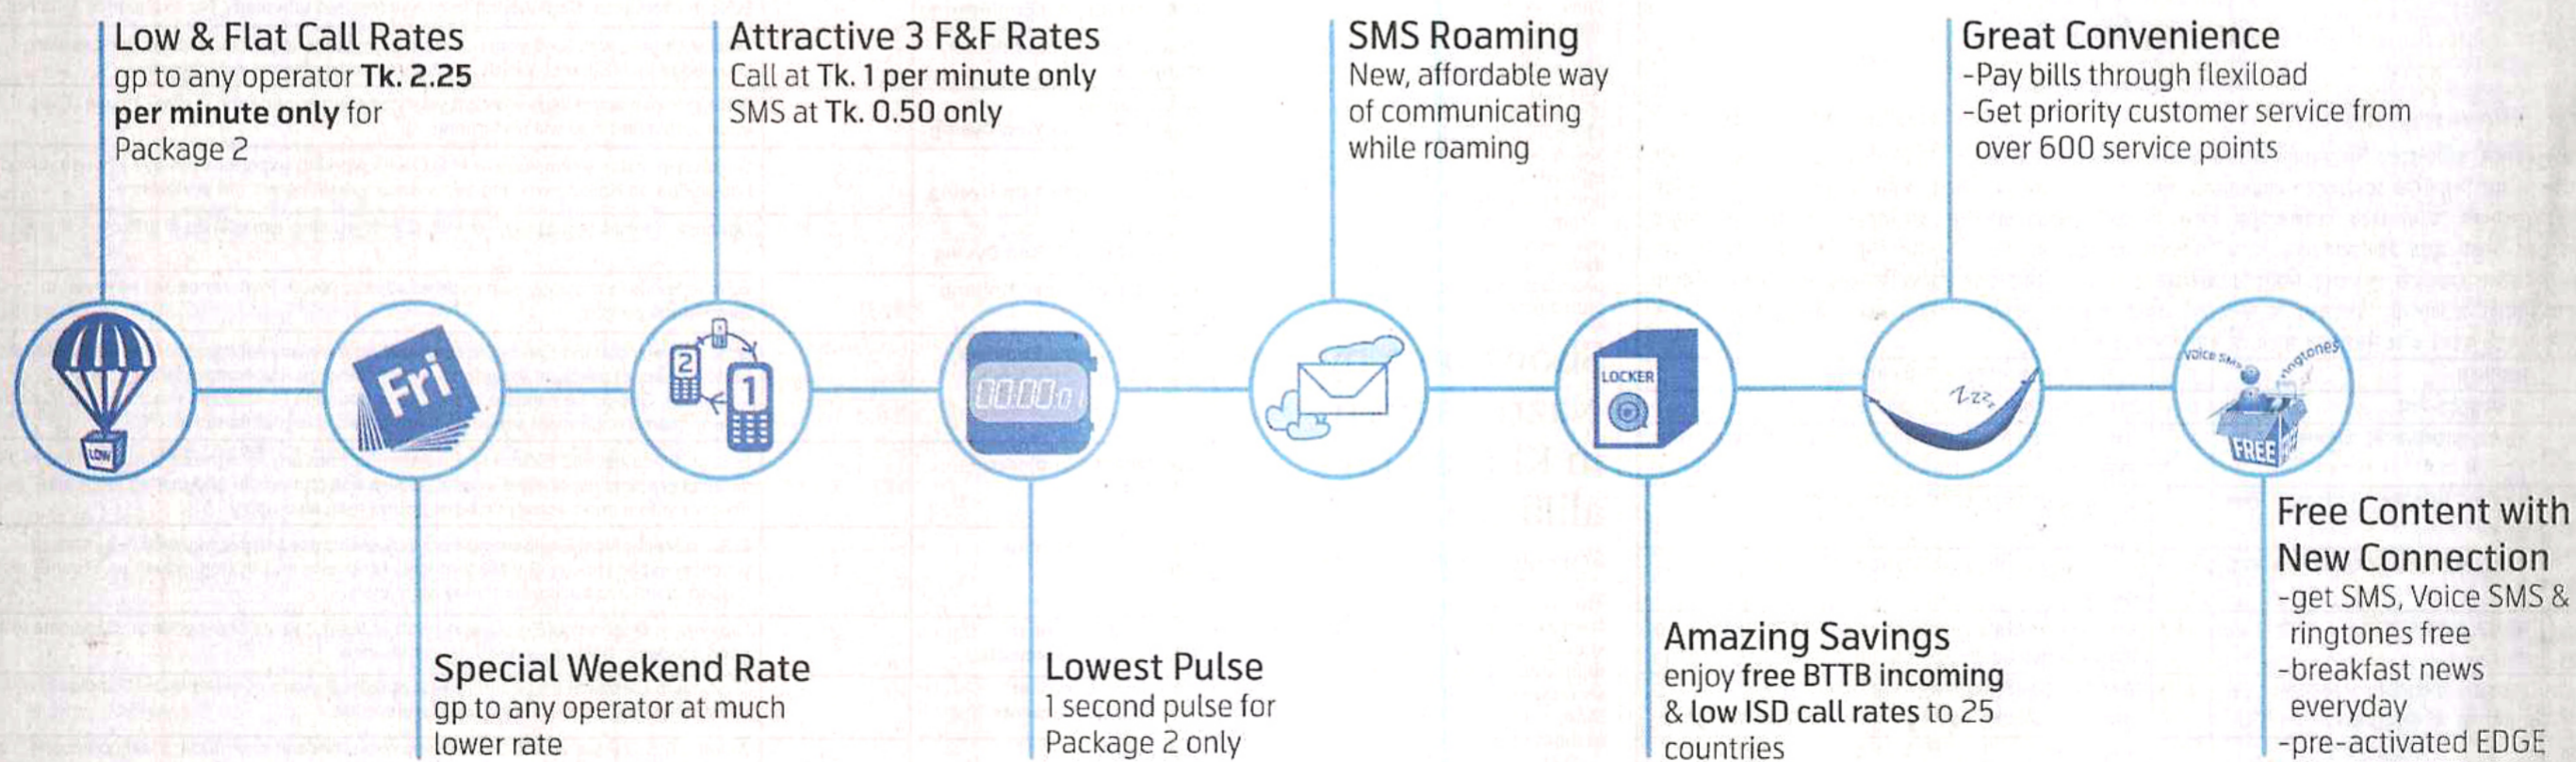

xplore postpaid

Explore the power to do more!

Discover the pleasure of doing much more with **new xplore postpaid**. Packed with a treasure of new features and facilities it keeps you in touch with your loved ones and gives you access to unlimited information and entertainment. With two package options. – **Package 1 & Package 2** – xplore sets you free!

All existing GP Regular subscribers will automatically enjoy the features and services of xplore postpaid Package 1 (from 7 December 2006 onwards)

All existing AT 500 subscribers will automatically enjoy the features and services of xplore postpaid Package 2 (bill-cycle wise)