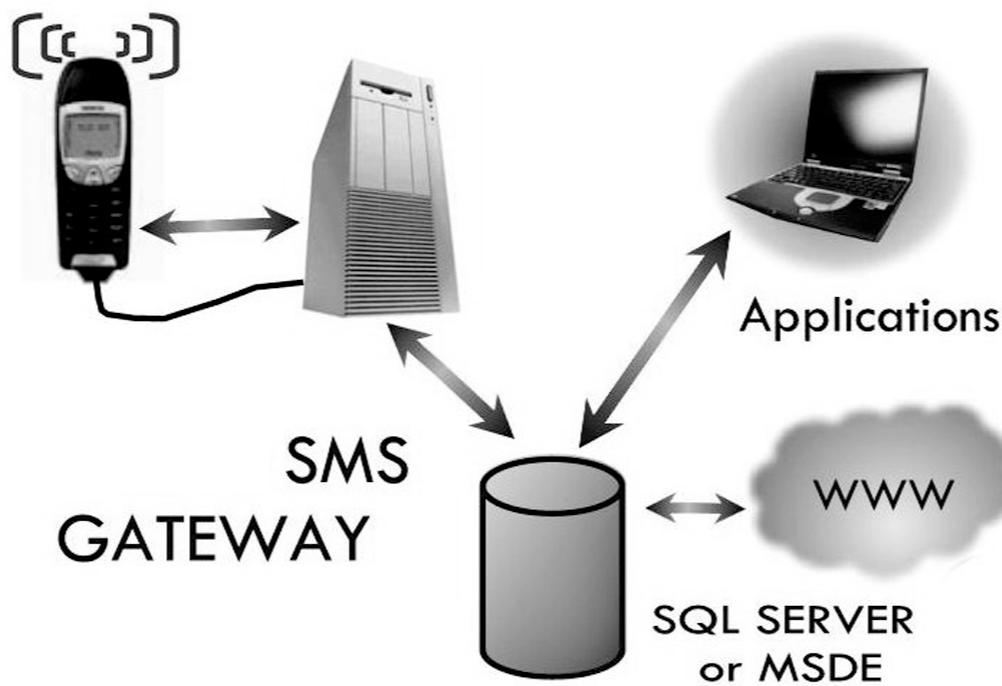

The web-based application, the third in line, is a solution to send SMS from websites, if the application is configured on a website.

"What the prospective gateway client has to do is use a SIM (Subscribers Identification Module) with a GSM modem and install the software to send SMS," Mitul added.

"First, we developed solutions for GSM (global system of mobile communications) operators based on the GSM modem but we have the technology that works out for CDMA (code division multiple access) operators. There

Tech News

Security goes Skyroute

STAR TECH DESK

SECURITY industry is now better off with a new technology styled Skyroute, which has been launched by Digital Security Control (DSC) Ltd., a premier manufacturer of intrusion alarm systems and detection devices in the world.

Skyroute helps security industry quickly trace areas wherever an intrusion takes place. It is a hi-tech device that communicates with the central station using the breakthrough technology called Cellemetry Data Service as soon as an alarm is triggered at the monitored site. Skyroute enables alarm equipment to prevent intrusion.